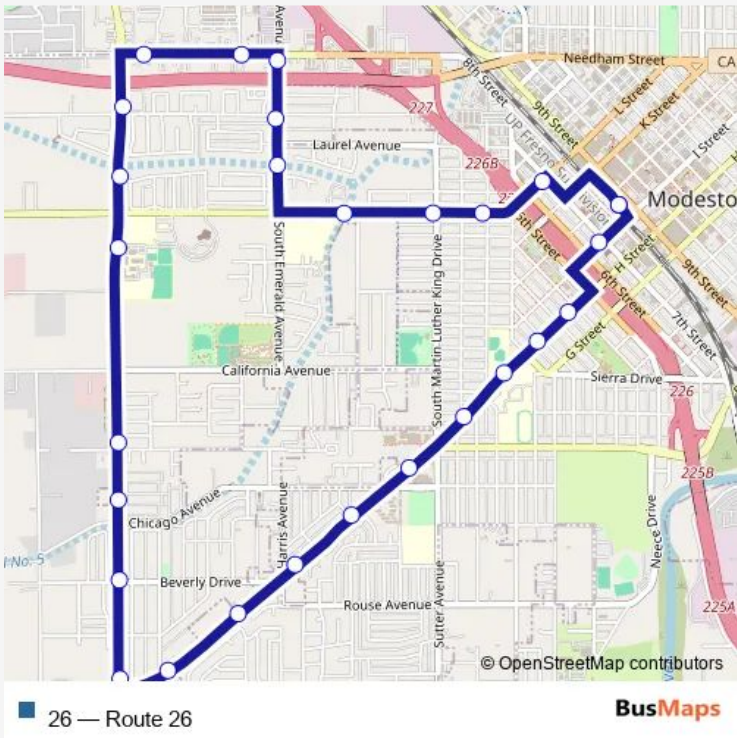

Bus 26 Route 26

[Go to website](#)

Direction
 Modesto Transit Center — Modesto Transit Center
 28 stops
[Open route schedule](#)

- Modesto Transit Center
- I St & 7th St
- H St & 4th St
- H St & 2nd St
- Modesto HS - Paradise Rd & Washington St
- Paradise Rd & Ash St
- Paradise Rd & Sutter Ave
- Paradise Rd & Florette Ave
- Paradise Rd & Mayette Ave
- Paradise Rd & Pine Tree Ln
- Paradise Rd & Vernon Ave
- Carpenter Rd & Paradise Rd
- Carpenter Rd & Beverly Dr
- Carpenter Rd & Chicago Ave
- Carpenter Rd & Houser Ln
- Central Catholic HS - Carpenter & Maze
- Carpenter Rd & Hillview Dr
- Carpenter Rd & Elm Ave
- Kansas Ave & Carpenter Rd
- Kansas Ave & Lone Palm Ave
- Emerald Ave & Kansas Ave

Route schedule
 Modesto Transit Center — Modesto Transit Center

Monday	06:00-22:00
Tuesday	06:00-22:00
Wednesday	06:00-22:00
Thursday	06:00-22:00
Friday	06:00-22:00
Saturday	07:30-20:00
Sunday	08:00-18:00

Route info
 Direction: Modesto Transit Center
 Stops: 28
 Trip Duration: 0 hour 28 min

Emerald Ave & Elm Ave

Emerald Ave between Laurel & Mathia

Maze Blvd & Spencer Ave

Maze Blvd & MLK Dr

Maze Blvd & Jefferson St