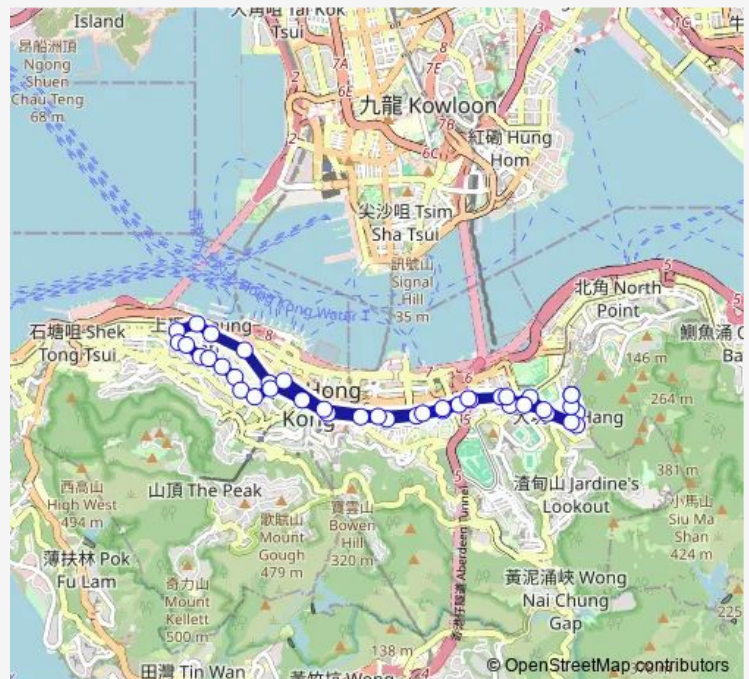

[Ctb] CNT Tower, Hennessy Road[[Kmb+Ctb] CNT Tower/
Cnt Tower, Hennessy Road

[Ctb] Hennessy Road Government Primary School, Hennessy Road[[Kmb+Ctb] Hennessy Road Government Primary School/
Hennessy Road Government Primary School, Hennessy Road[[Kmb] Hennessy Road Government Primary School

[Ctb] Southorn Playground, Hennessy Road[[Kmb+Ctb] Southorn Playground/
Southorn Playground, Hennessy Road[[Kmb] Southorn Playground

[Ctb] Anton Street, Hennessy Road[[Kmb] Anton Street

Route schedule

[Ctb] LAI TAK Tsuen — [Ctb] LAI TAK Tsuen

Monday	06:00-20:55
Tuesday	06:00-20:55
Wednesday	06:00-20:55
Thursday	06:00-20:55
Friday	06:00-20:55
Saturday	06:00-18:00
Sunday	—

Route info

Direction: [Ctb] LAI TAK Tsuen

Stops: 41

Trip Duration: 0 hour 44 min

26 — LAI TAK Tsuen - Hollywood Road (Circular) **BusMaps**

[Ctb] Admiralty Station - Pacific Place,
Queensway[[Kmb+Ctb] Pacific Place/
Admiralty Sta-
tion - Pacific Place, Queensway][Kmb] Pacific Place