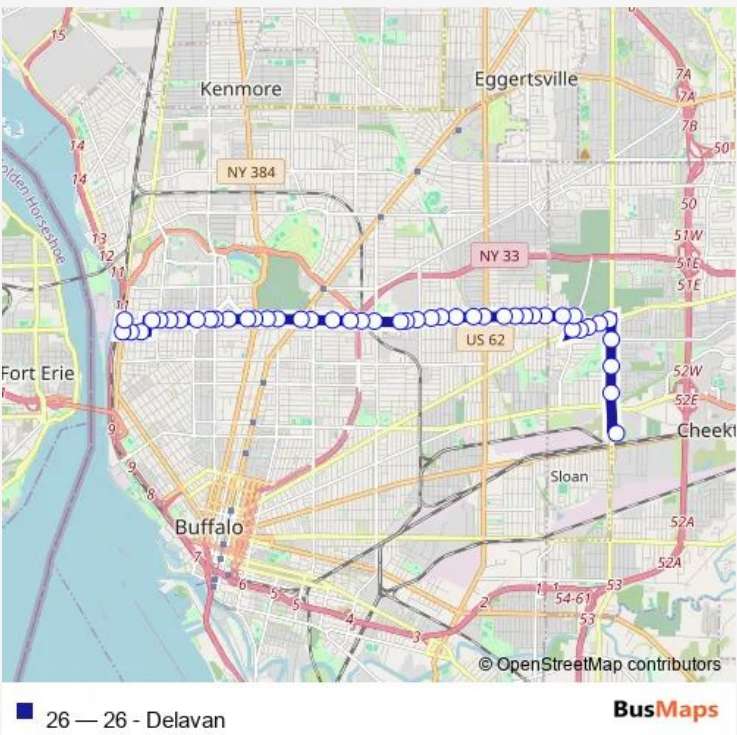

Bus 26 26 - Delavan

[Go to website](#)

Direction
 Lafayette Avenue Lafayette HS West — Genesee Street
 Andrews Loop Static

32 stops

[Open route schedule](#)

- Lafayette Avenue Lafayette HS West
- Delavan Avenue Richmond Avenue East
- Delavan Avenue Elmwood Avenue East
- Delavan Avenue Brantford Place East
- Delavan Avenue Chapin Parkway East
- Delavan Avenue Delaware Avenue East
- Delavan Avenue Delaware Avenue East
- Delavan Avenue Linwood Avenue East
- Delavan Avenue Harvard Place East
- West Delavan Avenue Main Street East
- Delavan Avenue Main Street East Far
- Delavan Avenue Jefferson Avenue East
- Delavan Avenue Pleasant Place East
- Delavan Avenue Humboldt Parkway East
- Delavan Avenue Fillmore Avenue East
- Delavan Avenue Schauf Avenue East
- Delavan Avenue Dutton Avenue East
- Delavan Avenue Grider Street East F
- Delavan Avenue Schuele Street East
- Delavan Avenue Moselle Street East
- Delavan Avenue Norfolk Avenue East

Route schedule
 Lafayette Avenue Lafayette HS West — Genesee Street
 Andrews Loop Static

Monday	15:30
Tuesday	15:30
Wednesday	15:30
Thursday	15:30
Friday	15:30
Saturday	—
Sunday	—

Route info

Direction: Lafayette Avenue Lafayette HS West

Stops: 32

Trip Duration: 0 hour 45 min

Delavan Avenue Herbert Street East

Delavan Avenue Bailey Avenue East F

Delavan Avenue Newburg Street East

Delavan Avenue Courtland Avenue East

Delavan Avenue Floss Avenue East

Delavan Avenue Freund Street East

Delavan Avenue Erb Street East

Delavan Avenue Preston Road East Op

Delavan Avenue Pine Ridge Road East

Genesee Street Pine Ridge Road West

Genesee Street Andrews Loop Static