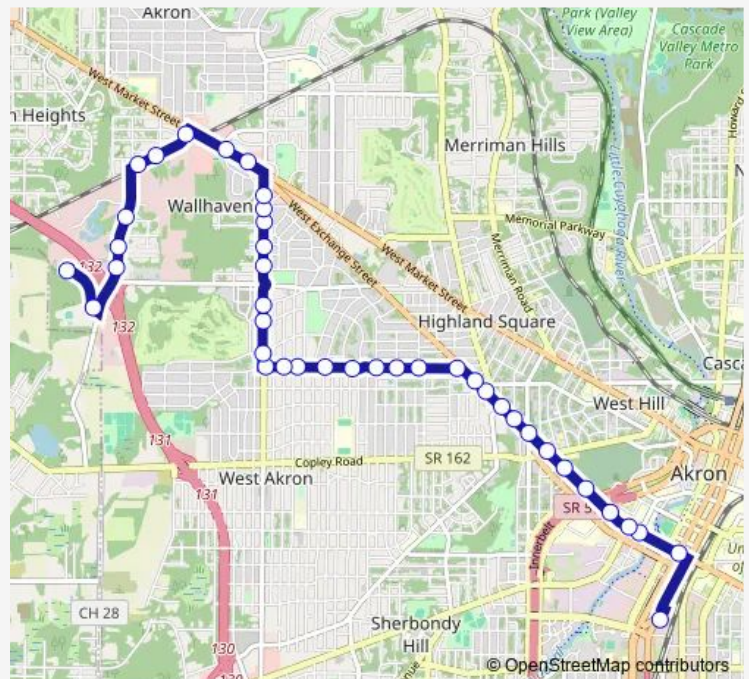

Bus 26 Delia/ White Pond

[Go to website](#)

Direction
 RKP Transit Center — Park West Dr @ Park West
 40 stops
[Open route schedule](#)

- RKP Transit Center
- E. Exchange St & Wheeler Ln
- W. Exchange St & W. Bowery St
- W. Exchange St & Locust St
- W. Exchange St & Dart Ave
- W. Exchange St & Bishop St
- W. Exchange St & Bonnie Brae Ave
- W. Exchange St & S. Maple St
- W. Exchange St & Rhodes Ave
- W. Exchange St & Beck Ave
- W. Exchange St & Hyde Ave
- W. Exchange St & S. Portage Path
- W. Exchange St & Dodge Ave
- Delia Ave & W. Exchange St
- Delia Ave & Burton Ave
- Delia Ave & Noble Ave
- Delia Ave & Storer Ave
- Delia Ave & S. Rose Blvd
- Delia Ave & Dorchester Rd
- Delia Ave & Crestview Ave
- Delia Ave & Roslyn Ave

Route schedule

RKP Transit Center — Park West Dr @ Park West

Monday	06:00-23:00
Tuesday	06:00-23:00
Wednesday	06:00-23:00
Thursday	06:00-23:00
Friday	06:00-23:00
Saturday	06:00-22:00
Sunday	10:00-19:00

Route info

Direction: RKP Transit Center
 Stops: 40
 Trip Duration: 0 hour 20 min

26 — Delia/ White Pond

Delia Ave & S. Hawkins Ave

S. Hawkins Ave & Thorndale Dr

S. Hawkins Ave & Sunset View Dr

S. Hawkins Ave & Elmdale Ave

Wednesday 05:27-23:27

Thursday 05:27-23:27

Friday 05:27-23:27

Saturday 05:29-21:25

Sunday 09:25-18:25

Route info

Direction: Park West Dr @ Park West

Stops: 38