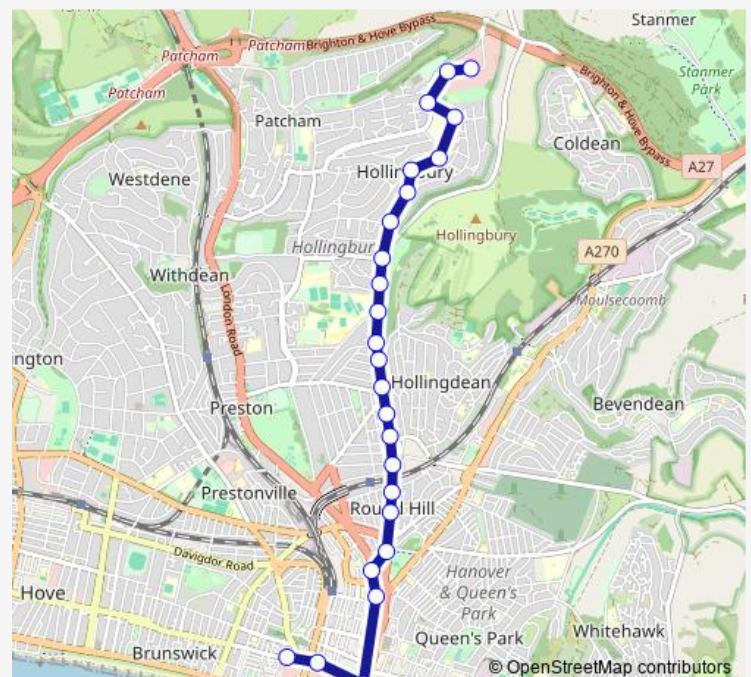

### Route schedule

Asda Crowhurst Road — Brighton Station

Monday 06:23-23:53

Tuesday 00:23-23:53

Wednesday 00:23-23:53

Thursday 00:23-23:53

Friday 00:23-23:53

Saturday 00:23-23:53

### Route info

Direction: Asda Crowhurst Road

Stops: 27

Trip Duration: 0 hour 23 min

26 — Brighton - Hollingbury

BusMaps

Valley Gardens

Old Steine

North Street

Clock Tower

North Road

Brighton Station

**Direction**

Asda Crowhurst Road — Imperial Arcade

25 stops

[Open route schedule](#)

## Route info

Direction: Asda Crowhurst Road

Stops: 25

Trip Duration: 0 hour 26 min

**Direction**

Churchill Square — Asda Crowhurst Road

25 stops

[Open route schedule](#)