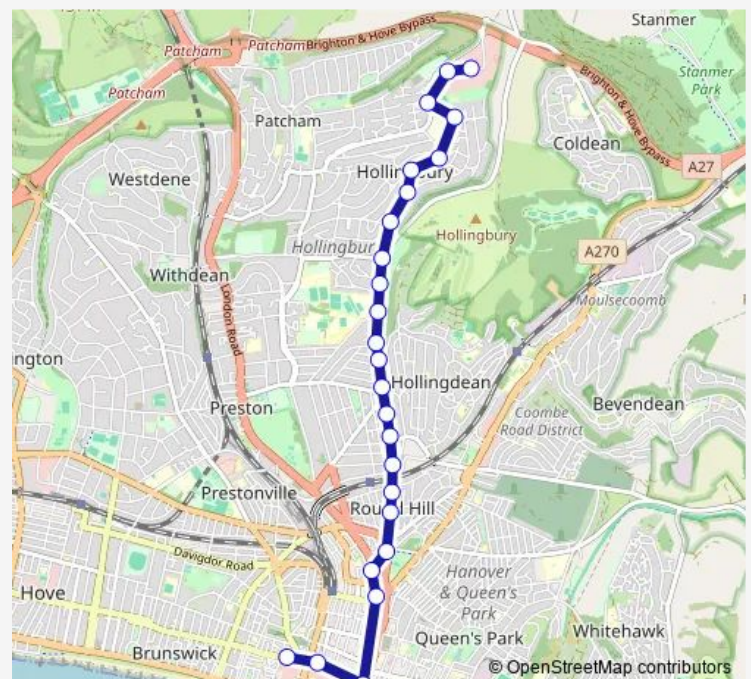

Thursday 00:23-23:53

Friday 00:23-23:53

Saturday 00:23-23:53

Sunday 00:23-23:50

Route info

Direction: Asda Crowhurst Road

Stops: 27

Trip Duration: 0 hour 25 min

25 stops

[Open route schedule](#)

Asda Crowhurst Road

Carden Hill

Cuckmere Way

County Oak Avenue South

Lyminster Avenue North

Rotherfield Crescent

Thursday 07:23-23:23

Friday 07:23-23:23

Saturday 06:55-23:23

Sunday 07:37-22:50

Route info

Direction: Asda Crowhurst Road

Stops: 25

Trip Duration: 0 hour 28 min

Tuesday 05:55-23:27

Wednesday 05:55-23:27

Thursday 05:55-23:27

Friday 05:55-23:27

Saturday 06:45-23:27

Sunday 08:10-23:24

Route info

Direction: Churchill Square