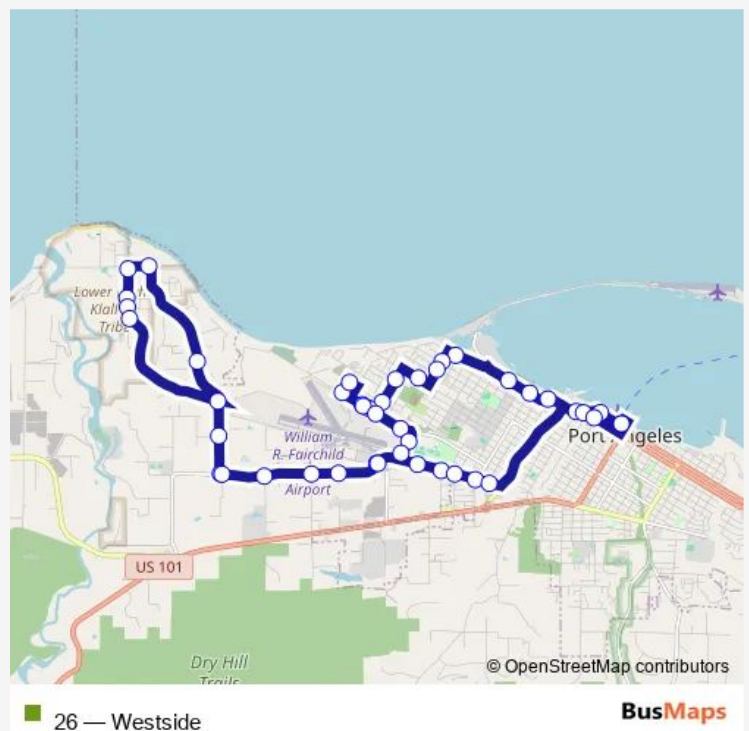

18th at Family Services

L Street by Fairgrounds Upper Lot

L Street south of Fairgrounds

Route schedule

Port Angeles Gateway Transit Center — Port Angeles Gateway Transit Center

Monday 06:45-20:05

Tuesday 06:45-20:05

Wednesday 06:45-20:05

Thursday 06:45-20:05

Friday 06:45-20:05

Saturday 07:55-19:05

Sunday —

Route info

Direction: Port Angeles Gateway Transit Center

Stops: 44

Trip Duration: 0 hour 44 min

Airport Road and Lauridsen

Edgewood and Lower Elwha

Lower Elwha and Whispering Firs

Lower Elwha Road

Elwha Tribal Center

Lower Elwha Child Care on Stratton Road

Lower Elwha Apartments

Elwha River Casino

Lower Elwha and Kacee

Lower Elwha and Mapleton Way

Edgewood and Gagden

Edgewood and S Dry Creek Road

Edgewood and Reddick

Edgewood and Tyler

Airport Road and Lauridsen