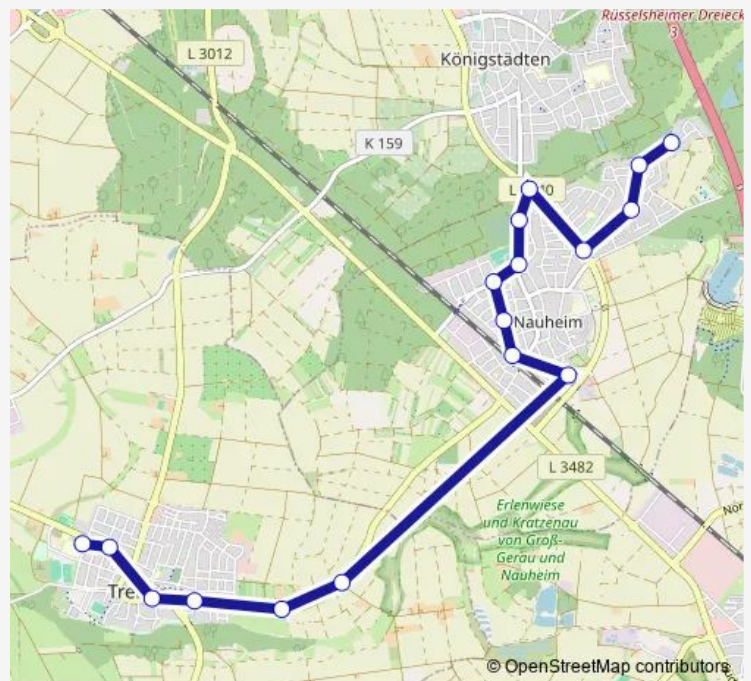

### Route schedule

Rüsselsheim-Bauschheim Am Steinmarkt — Trebur Mittelpunktschule

Monday 07:37-09:27

Tuesday 07:37-09:27

Wednesday 07:37-09:27

Thursday 07:37-09:27

Friday 07:37-09:27

Saturday —

### Route info

Direction: Rüsselsheim-Bauschheim Am Steinmarkt

Stops: 11

Trip Duration: 0 hour 14 min

## Route info

Direction: Nauheim Am Ei

Stops: 17

Trip Duration: 0 hour 23 min

## Route info

Direction: Trebur Mittelpunktschule

Stops: 17

Trip Duration: 0 hour 23 min