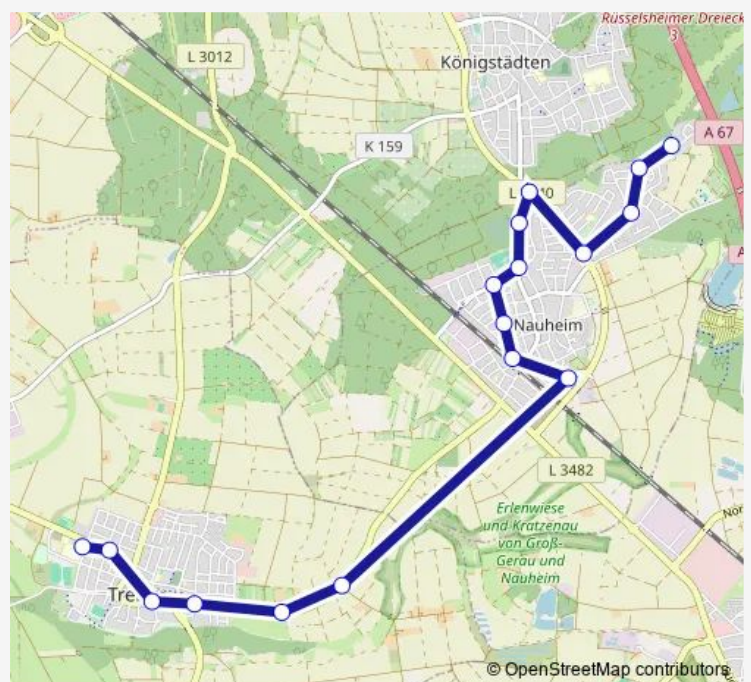

### Route schedule

Rüsselsheim-Bauschheim Am Steinmarkt — Trebur Mittelpunktschule

Monday 07:37-09:27

Tuesday 07:37-09:27

Wednesday 07:37-09:27

Thursday 07:37-09:27

Friday 07:37-09:27

Saturday —

### Route info

Direction: Rüsselsheim-Bauschheim Am Steinmarkt

Stops: 11

Trip Duration: 0 hour 14 min

## Route info

Direction: Nauheim Am Ei

Stops: 17

Trip Duration: 0 hour 28 min

## Route info

Direction: Trebur Mittelpunktschule

Stops: 17

Trip Duration: 0 hour 23 min