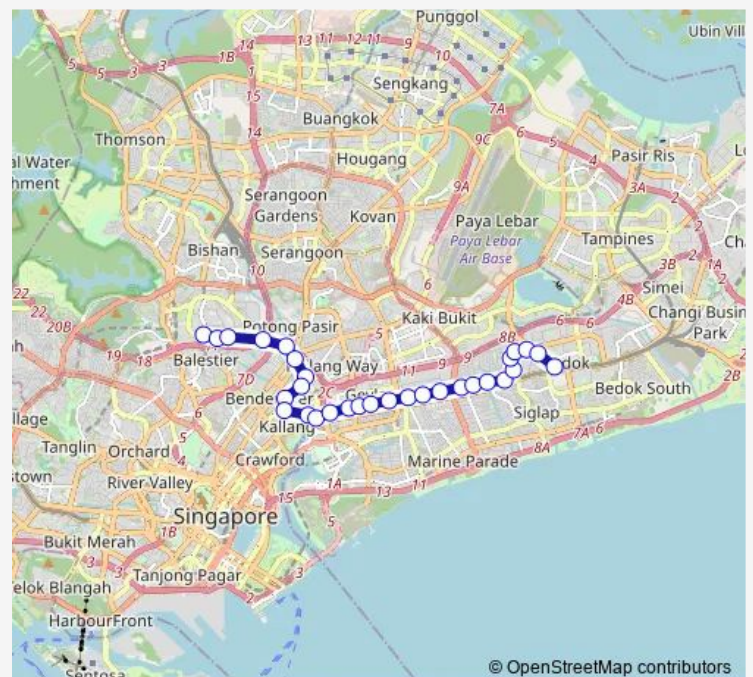

Blk 414

Eunos Stn/ Int

Casa Sarina

Route schedule

Toa Payoh Int — Bedok Int

Monday	05:45
Tuesday	05:45
Wednesday	05:45
Thursday	05:45
Friday	05:45
Saturday	05:45
Sunday	06:00

Route info

Direction: Toa Payoh Int

Stops: 30

Trip Duration: 0 hour 54 min

© OpenStreetMap contributors

Opp Hong San Si Tp

Kembangan Stn

Opp Perpetual Succour Ch

Opp Bedok Sth Npc

OPP BLK 55