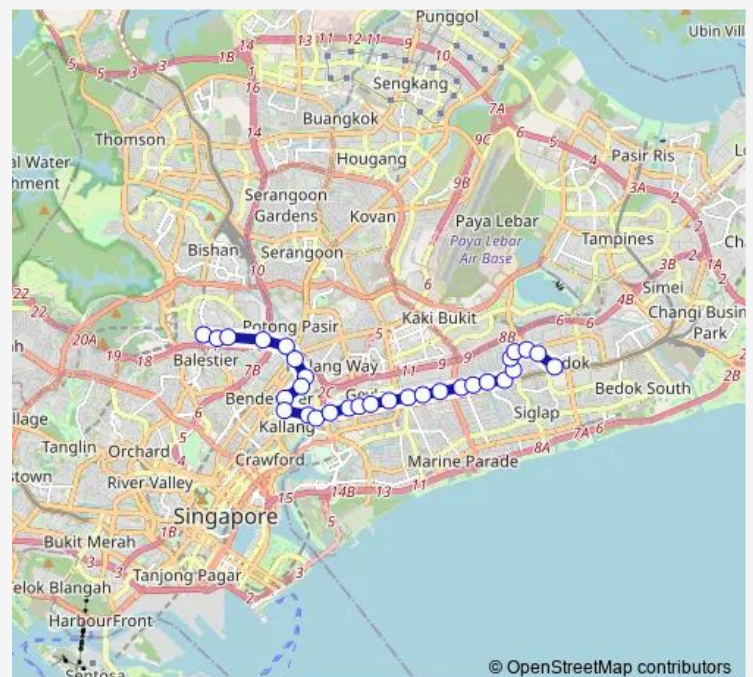

Thursday 05:45

Friday 05:45

Saturday 05:45

Sunday 06:00

Route info

Direction: Toa Payoh Int

Stops: 30

Trip Duration: 0 hour 54 min