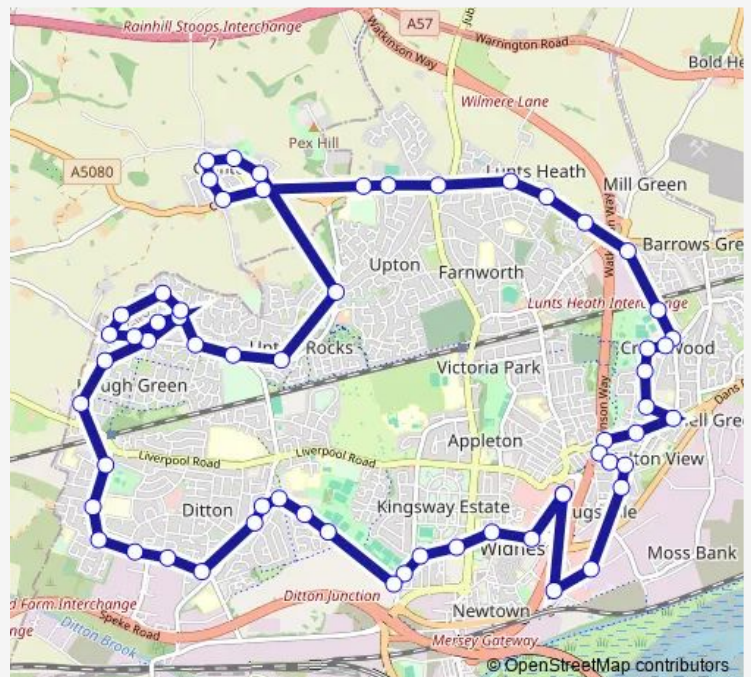

Crossway

Alexander Drive

St. Michaels

Wyncroft Road

Ditchfield Place

Oakfield Drive

Ash Lane

Hall Avenue

Thursday 07:57-17:30

Friday 07:57-17:30

Saturday 07:57-16:30

Sunday —

Route info

Direction: Green Oaks

Stops: 61

Trip Duration: 0 hour 56 min

■ 26 — Green Oaks - Green Oaks

BusMaps

Haddon Drive

Cherry Sutton

Brookdale

Thornhills

Alderbrook

Billington Road

Burnsall Drive

Haddon Drive

Four Topped Oak

Queensbury Way

Queensbury Way

The Roundabout

Cronton Park Avenue

The Ridgeway