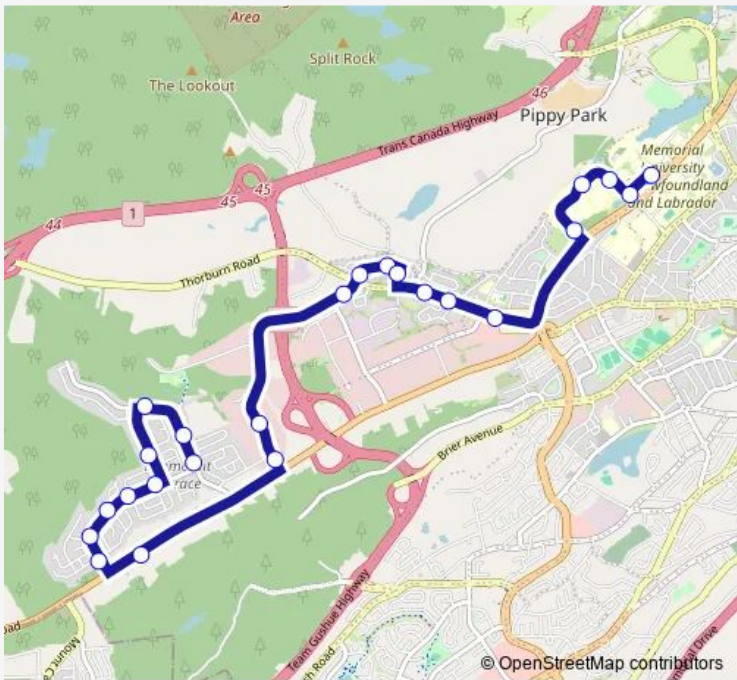

Bus 26 Kenmount Terrace Semi Express

[Go to website](#)

Direction
 Lady Smith Drive opposite civic 73 — MUN Centre
 24 stops
[Open route schedule](#)

- Lady Smith Drive opposite civic 73
- Lady Smith Drive civic 114
- Lady Smith Drive opposite civic 157
- Petite Forte Drive civic 27
- Great Eastern Avenue civic 50
- Great Eastern Avenue civic 90
- Great Eastern Avenue civic 116
- Great Eastern Avenue civic 162
- Great Eastern Avenue civic 180
- Kenmount Road civic 547 Honda
- Kelsey Drive civic 20 North Atlantic
- Kelsey Drive Home Depot
- Goldstone Street Sorel Drive
- Seaborn Street civic 95
- Seaborn Street near playground
- Bambrick Street civic 17
- Thorburn Road civic 85 Wedgewood Insurance
- Thorburn Road north of Picea Lane
- Thorburn Road Avalon Mall
- Clinch Crescent west side of Health Science Centre
- Clinch Crescent Janeway

Route schedule
 Lady Smith Drive opposite civic 73 — MUN Centre

Monday	07:35-08:30
Tuesday	07:35-08:30
Wednesday	07:35-08:30
Thursday	07:35-08:30
Friday	07:35-08:30
Saturday	—
Sunday	—

Route info
 Direction: Lady Smith Drive opposite civic 73
 Stops: 24
 Trip Duration: 0 hour 25 min

26 — Kenmount Terrace Semi Express **BusMaps**

Clinch Crescent Faculty of Medicine

Clinch Crescent near Arctic Avenue

MUN Centre

26 Bus time schedules and route maps are available in an offline PDF at busmaps.com. Use the busmaps.com website to see live bus times, train schedule or subway schedule, and step-by-step directions for all public transit in St. John's

The schedule is provided in the local timezone. Times with "(+1)" indicate departures on the next day.

PDF file created on 2025-01-16

2024 BusMaps.com - All Rights Reserved