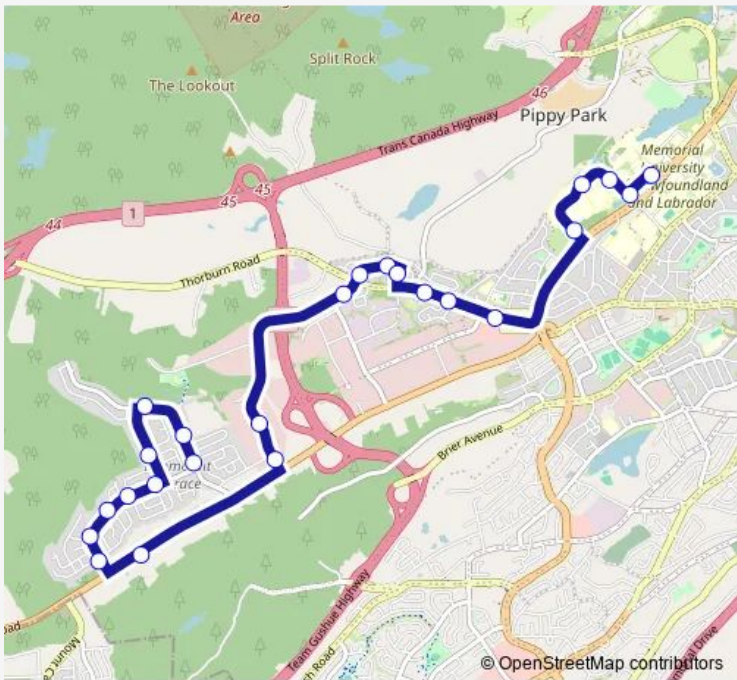

**Bus 26 Kenmount Terrace Semi Express**

[Go to website](#)

**Direction**  
 Lady Smith Drive opposite civic 73 — MUN Centre  
 24 stops  
[Open route schedule](#)

- Lady Smith Drive opposite civic 73
- Lady Smith Drive civic 114
- Lady Smith Drive opposite civic 157
- Petite Forte Drive civic 27
- Great Eastern Avenue civic 50
- Great Eastern Avenue civic 90
- Great Eastern Avenue civic 116
- Great Eastern Avenue civic 162
- Great Eastern Avenue civic 180
- Kenmount Road civic 547 Honda
- Kelsey Drive civic 20 North Atlantic
- Kelsey Drive Home Depot
- Goldstone Street Sorel Drive
- Seaborn Street civic 95
- Seaborn Street near playground
- Bambrick Street civic 17
- Thorburn Road civic 85 Wedgewood Insurance
- Thorburn Road north of Picea Lane
- Thorburn Road Avalon Mall
- Clinch Crescent west side of Health Science Centre
- Clinch Crescent Janeway

**Route schedule**  
 Lady Smith Drive opposite civic 73 — MUN Centre

Monday	07:35-08:30
Tuesday	07:35-08:30
Wednesday	07:35-08:30
Thursday	07:35-08:30
Friday	07:35-08:30
Saturday	—
Sunday	—

**Route info**  
 Direction: Lady Smith Drive opposite civic 73  
 Stops: 24  
 Trip Duration: 0 hour 25 min

26 — Kenmount Terrace Semi Express BusMaps

Clinch Crescent Faculty of Medicine

Clinch Crescent near Arctic Avenue

MUN Centre

26 Bus time schedules and route maps are available in an offline PDF at [busmaps.com](https://busmaps.com). Use the [busmaps.com](https://busmaps.com) website to see live bus times, train schedule or subway schedule, and step-by-step directions for all public transit in St. John's

The schedule is provided in the local timezone. Times with "(+1)" indicate departures on the next day.

PDF file created on 2025-02-26

2024 BusMaps.com - All Rights Reserved