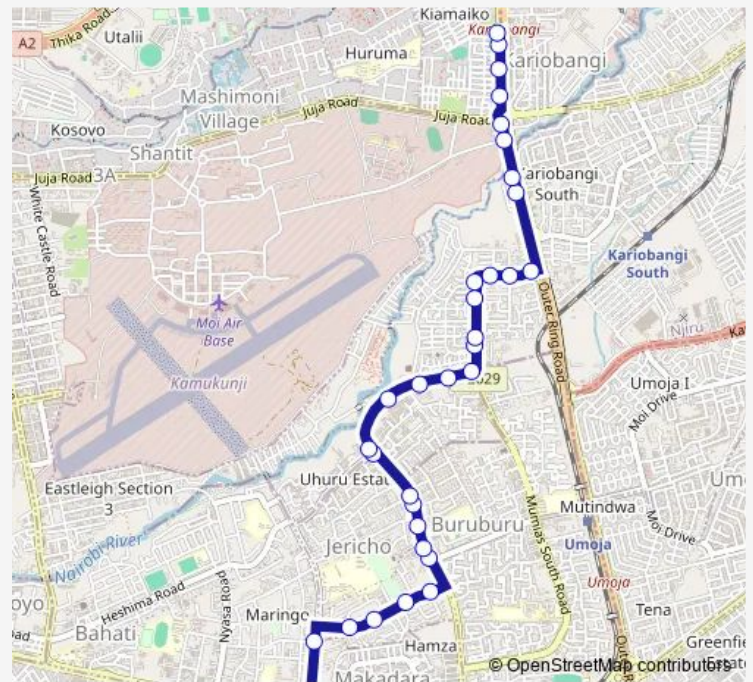

Buruburu 1

Neighbours Buruburu Phase 1

Police Station

Route schedule

Makadara — Kanisani

Monday 06:00

Tuesday 06:00

Wednesday 06:00

Thursday 06:00

Friday 06:00

Saturday 06:00

Sunday 06:00

Route info

Direction: Makadara

Stops: 33

Trip Duration: 0 hour 27 min

26 — Makadara-Harambee-Outering-Kariobangi

Buru 1 primary

Phase 1 stage

Raphael

Outer Mwisho

Total

Mayaka

Harmony/Pioneer

Friday 06:00

Saturday 06:00

Sunday 06:00

Route info

Direction: Kanisani

Stops: 29

Trip Duration: 0 hour 25 min

Hodihodi