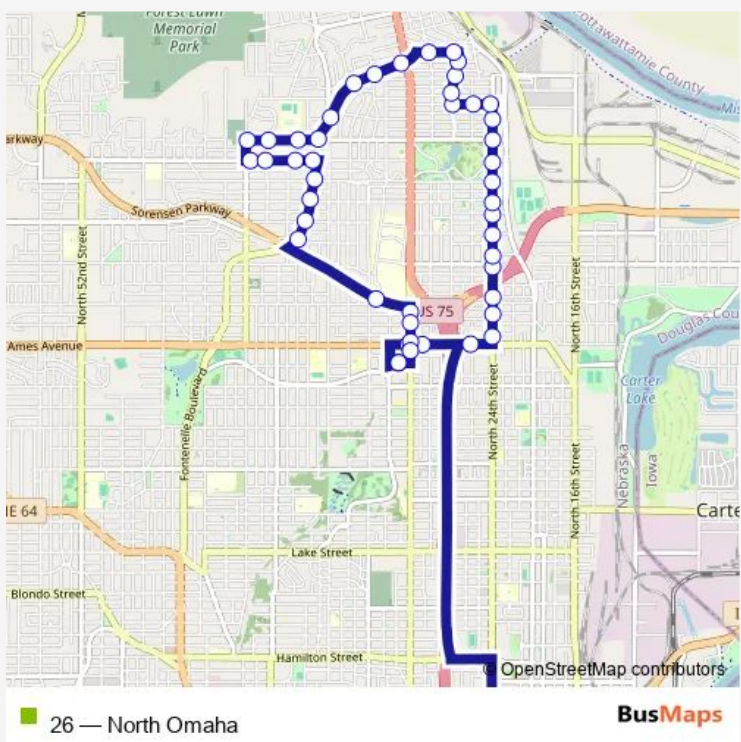

**Bus 26 North Omaha**

[Go to website](#)

**Direction**  
 North Omaha TC Bay 4 — 22nd & Cuming Ne  
 45 stops  
[Open route schedule](#)

- North Omaha TC Bay 4
- 30th & Meredith Ne
- Sorensen Pkwy & 32nd Ne
- Fontenelle Blvd & Jaynes Se
- Fontenelle Blvd & Hartman Ave Se
- Fontenelle Blvd & Laurel Se
- Fontenelle Blvd & Kansas Se
- Fontenelle Blvd & Curtis Se
- Redick & 38th Ne
- Redick & 40th Ne
- Redick & 42nd Ne
- Curtis & 42nd Se
- Curtis & 40th Sw
- Curtis & 38th Sw
- Curtis & 37th Se
- Martin & Redick Se
- Martin & Newport Se
- Martin & 34th Sw
- Martin & 33rd Sw
- Martin & 30th Sw
- Martin & 28th Sw

Route schedule  
 North Omaha TC Bay 4 — 22nd & Cuming Ne

Monday	06:45-18:45
Tuesday	06:45-18:45
Wednesday	06:45-18:45
Thursday	06:45-18:45
Friday	06:45-18:45
Saturday	—
Sunday	—

**Route info**  
 Direction: North Omaha TC Bay 4  
 Stops: 45  
 Trip Duration: 0 hour 32 min

Martin & Minne Lusa Blvd Sw

Minne Lusa Blvd & Read Nw

Vane & 25th Se

24th & Vane Sw

24th & Titus Nw

24th & Newport Nw

24th & Redick Sw

24th & Miller Park Dr Nw

24th & Kansas Sw

24th & Laurel Nw

24th & Himebaugh Nw

24th & Ellison Nw

24th & Ogden Nw

24th & Fort Nw

24th & Browne Nw

24th & Saratoga Nw