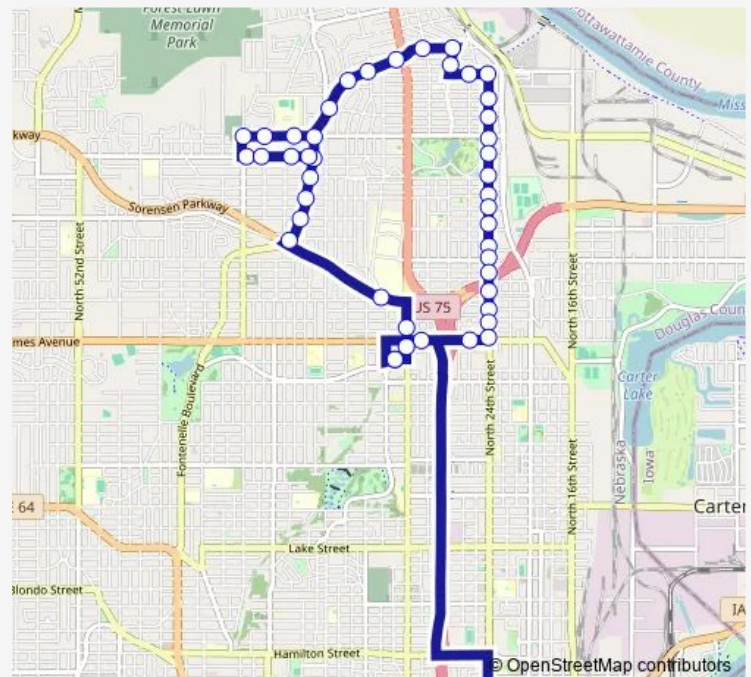

Titus & 25th Ne

Titus & Minne Lusa Blvd Ne

Minne Lusa Blvd & Ida Ne

Route schedule

22 & Cuming St Nw — North Omaha TC Bay 12

Monday 06:08-18:15

Tuesday 06:08-18:15

Wednesday 06:08-18:15

Thursday 06:08-18:15

Friday 06:08-18:15

Saturday —

Sunday —

Route info

Direction: 22 & Cuming St Nw

Stops: 47

Trip Duration: 0 hour 31 min

26 — North Omaha

Minne Lusa Blvd & Vane Ne

Minne Lusa Blvd & Iowa Se

Martin & Minne Lusa Blvd Nw

Martin & 28th Ne

Martin & 30th Nw

Martin & 33rd Ne

Martin & 34th Ne

Route info

Direction: 22 & Cuming St Nw

Stops: 44

Trip Duration: 0 hour 32 min

24th & Vane Sw

24th & Titus Nw

24th & Newport Nw

24th & Redick Sw