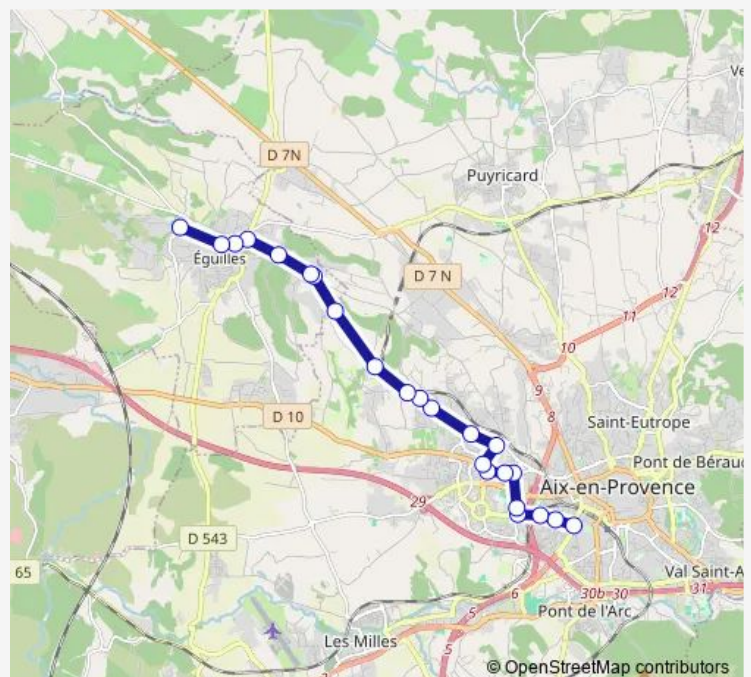

Thursday 06:51-19:56

Friday 06:51-19:56

Saturday 06:51-19:40

Sunday 10:00-16:40

Route info

Direction: Complexe Sportif

Stops: 22

Trip Duration: 0 hour 29 min

26 — Complexe Sportif<>G.R Mouret

BusMaps

Direction

Complexe Sportif — G.R. Mouret 21

22 stops

[Open route schedule](#)

Complexe Sportif

Coopérative