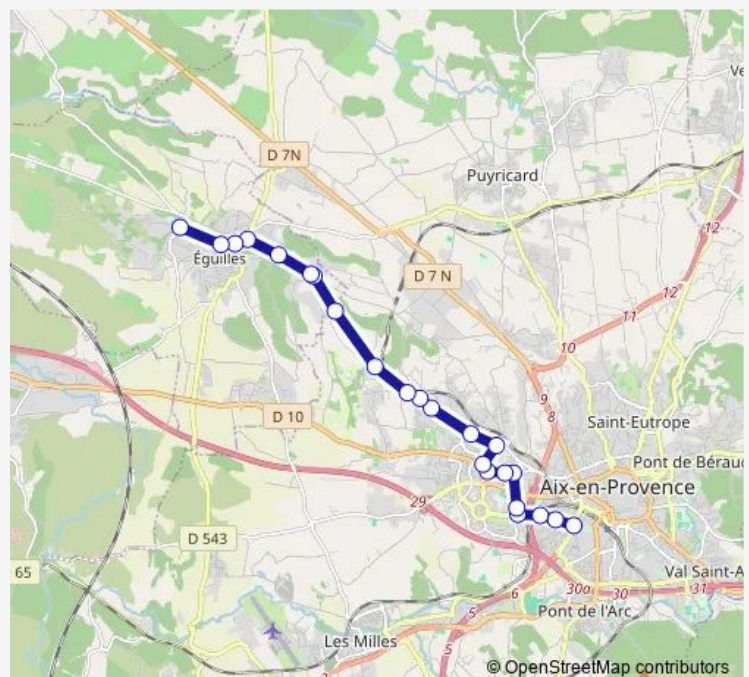

St John Perse

Europe

Encagnane Mairie Annexe

Route schedule

Complexe Sportif — G.R. Mouret 21

Monday 06:51-19:56

Tuesday 06:51-19:56

Wednesday 06:51-19:56

Thursday 06:51-19:56

Friday 06:51-19:56

Saturday 06:51-19:40

Sunday 10:00-16:40

Route info

Direction: Complexe Sportif

Stops: 22

Trip Duration: 0 hour 30 min

26 — Complexe Sportif<>G.R Mouret

BusMaps

Direction

G.R. Mouret 21 — Complexe Sportif

23 stops

[Open route schedule](#)

G.R. Mouret 21

Encagnane mairie annexe