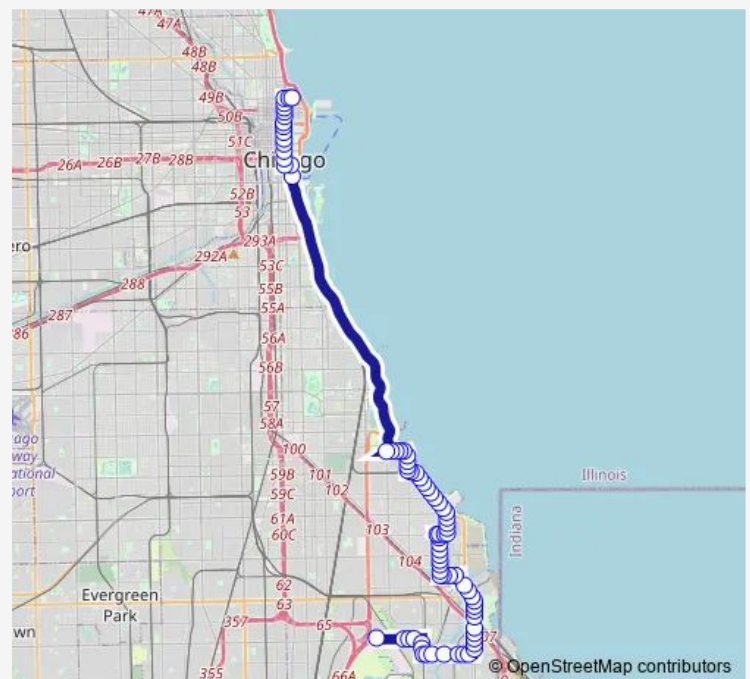

Michigan & Illinois

Michigan & Hubbard (Wrigley Bldg.)

Michigan & South Water

Michigan & Lake/Randolph

Michigan & Washington

Michigan & Monroe

Michigan & Jackson

Michigan & Van Buren/Ida B. Wells

67th Street & Oglesby

### Route schedule

Chicago & Mies Van Der Rohe — 103rd Street & Stony Island Garage Terminal

Monday 13:15-21:20

Tuesday 13:15-21:20

Wednesday 13:15-21:20

Thursday 13:15-21:20

Friday 13:15-21:20

Saturday —

### Route info

Direction: Chicago & Mies Van Der Rohe

Stops: 80

Trip Duration: 1 hour 20 min

26 — South Shore Express

67th Street & South Shore

S. Shore Drive & 68th Street

S. Shore Drive & 69th Street