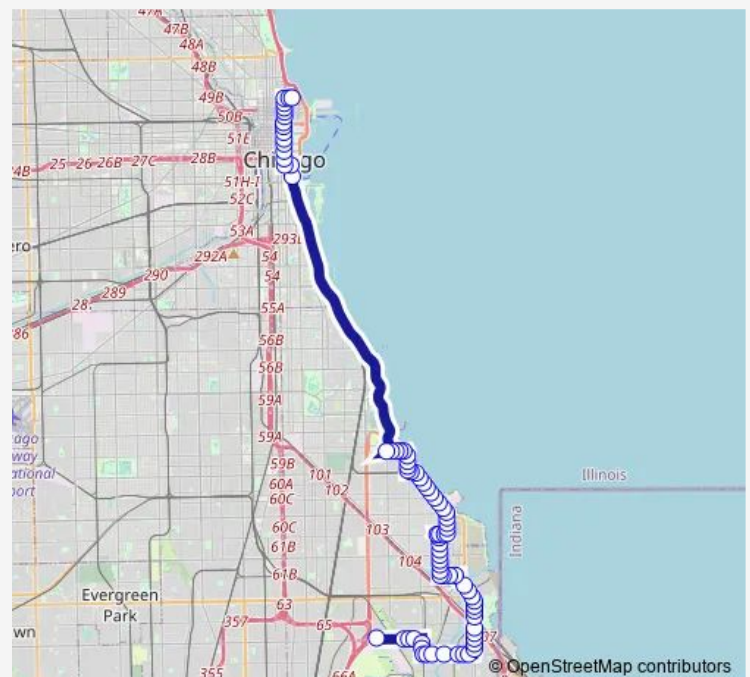

Michigan & Erie

Michigan & Ohio

Michigan & Illinois

Michigan & Hubbard (Wrigley Bldg.)

Michigan & South Water

Michigan & Lake/Randolph

Michigan & Washington

Michigan & Monroe

67th Street & Paxton

67th Street & Crandon

67th Street & Oglesby

Route schedule

Chicago & Mies Van Der Rohe — 103rd Street & Stony Island Garage Terminal

Monday 13:15-21:20

Tuesday 13:15-21:20

Wednesday 13:15-21:20

Thursday 13:15-21:20

Friday 13:15-21:20

Saturday —

Sunday —

Route info

Direction: Chicago & Mies Van Der Rohe

Stops: 80

Trip Duration: 1 hour 20 min

26 — South Shore Express

67th Street & South Shore

S. Shore Drive & 68th Street

S. Shore Drive & 69th Street

S. Shore Drive & 70th Street

S. Shore Drive & 71st Street

S. Shore Drive & Coles

S. Shore Drive & 72nd Street