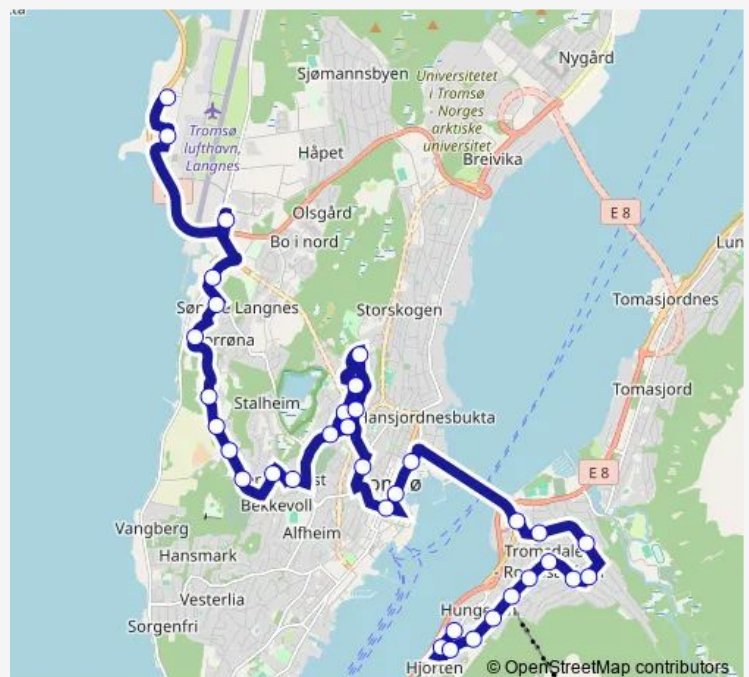

### Route schedule

Skognesvegen — Pyramiden

Monday 05:11-23:41

Tuesday 05:11-23:41

Wednesday 05:11-23:41

Thursday 05:11-23:41

Friday 05:11-01:44<sup>+1</sup>

Saturday 03:04-01:44<sup>+1</sup>

### Route info

Direction: Skognesvegen

Stops: 24

Trip Duration: 0 hour 32 min

■ 26 — Tromsø lufthavn-sentrum-Pyramiden

Tromsdalen Bruvegen

Novasenteret

Pyramiden