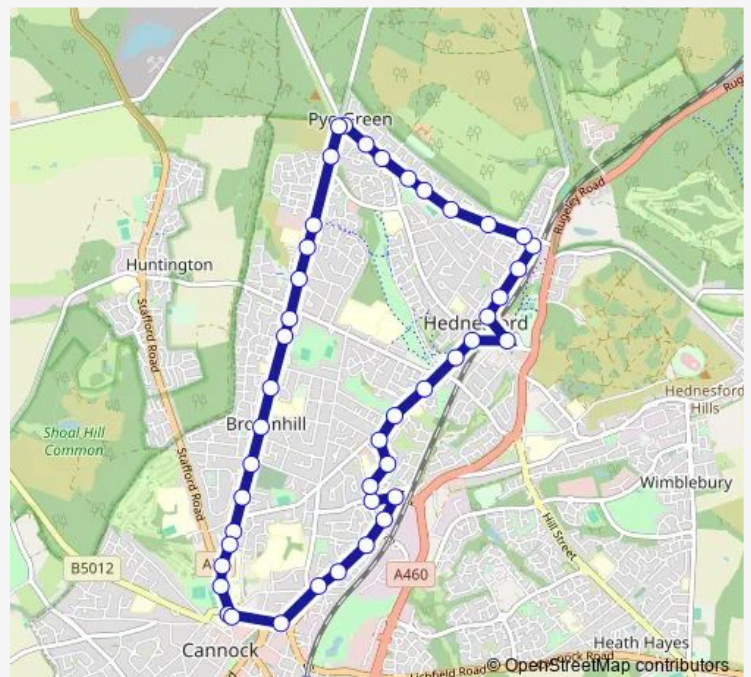

Mount Street

Cygnets Close

Edison Close

Route schedule

Bus Station — Bus Station

Monday 05:32-22:15

Tuesday 05:32-22:15

Wednesday 05:32-22:15

Thursday 05:32-22:15

Friday 05:32-22:15

Saturday 06:55-22:15

Sunday 06:55-22:15

Route info

Direction: Bus Station

Stops: 44

Trip Duration: 0 hour 31 min