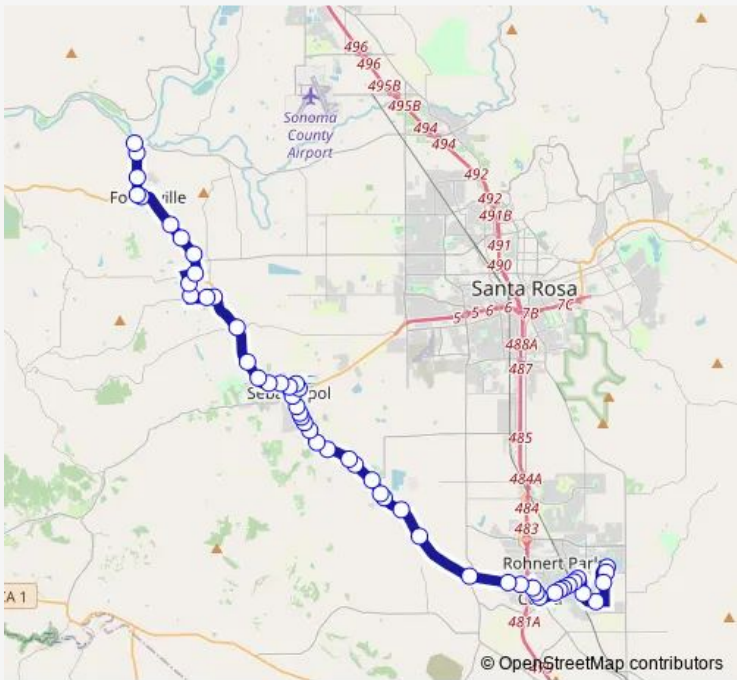

Bus 26 Sebastopol, Cotati, Rohnert Park

[Go to website](#)

Direction
 Sonoma State University — Mirabel Rd Ext & River Rd
 53 stops
[Open route schedule](#)

- Sonoma State University
- East Cotati Ave & Sequoia Way
- Camino Colegio & Middlebrook Way
- Camino Colegio & Manchester (Ac Credo Hs)
- Camino Colegio & Magnolia Ave
- East Cotati Ave & Camino Colegio Ave
- East Cotati Ave & Sunflower Dr
- East Cotati Ave & Ryan Lane
- East Cotati Ave & Lancaster Dr
- East Cotati Ave & Adrian Dr
- East Cotati Ave & La Salle St
- Old Redwood Hwy & La Plaza
- Old Redwood Hwy & George St
- Old Redwood Hwy & St Joseph Way
- Hwy 116 & Redwood Dr
- Hwy 116 & Alder Ave
- Hwy 116 & Stony Point Rd
- Hwy 116 & Woodworth Rd
- Hwy 116 & Daywalt Rd (N xing 116)
- Hwy 116 & Hessel Rd
- Hwy 116 & Lone Pine Rd

Route schedule
 Sonoma State University — Mirabel Rd Ext & River Rd

Monday	15:38-15:47
Tuesday	15:38-15:47
Wednesday	15:38-15:47
Thursday	15:38-15:47
Friday	15:38-15:47
Saturday	—
Sunday	—

Route info
 Direction: Sonoma State University
 Stops: 53
 Trip Duration: 0 hour 56 min

26 — Sebastopol, Cotati, Rohnert Park **BusMaps**

Hwy 116 & Todd Rd

Hwy 116 & Old Gravenstein Hwy

Hwy 116

Hwy 116 & Bloomfield Rd

Hwy 116 & Industrial Ave

Fairfield Inn

Hwy 116 & Fircrest Ave

Hwy 116 & Hutchins Ave

Hwy 116 & Southpoint Ave

Sonoma West Medical Ctr

Petaluma Ave & Abbott

Morris St & Hwy 12

Laguna Park Way & Morris St

Laguna Park Way & Sebastopol Transit Hub

Healdsburg Ave & N Main St