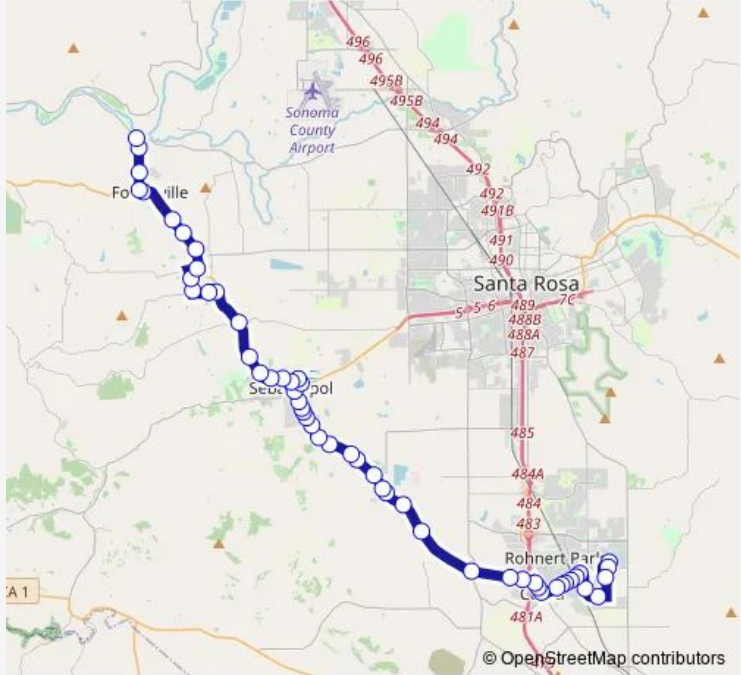

**Bus 26 Sebastopol, Cotati, Rohnert Park**

[Go to website](#)

**Direction**  
 Sonoma State University — Mirabel Rd Ext & River Rd  
 53 stops  
[Open route schedule](#)

- Sonoma State University
- East Cotati Ave & Sequoia Way
- Camino Colegio & Middlebrook Way
- Camino Colegio & Manchester (Ac Credo Hs)
- Camino Colegio & Magnolia Ave
- East Cotati Ave & Camino Colegio Ave
- East Cotati Ave & Sunflower Dr
- East Cotati Ave & Ryan Lane
- East Cotati Ave & Lancaster Dr
- East Cotati Ave & Adrian Dr
- East Cotati Ave & La Salle St
- Old Redwood Hwy & La Plaza
- Old Redwood Hwy & George St
- Old Redwood Hwy & St Joseph Way
- Hwy 116 & Redwood Dr
- Hwy 116 & Alder Ave
- Hwy 116 & Stony Point Rd
- Hwy 116 & Woodworth Rd
- Hwy 116 & Daywalt Rd (N xing 116)
- Hwy 116 & Hessel Rd
- Hwy 116 & Lone Pine Rd

Route schedule  
 Sonoma State University — Mirabel Rd Ext & River Rd

Monday	15:38-15:47
Tuesday	15:38-15:47
Wednesday	15:38-15:47
Thursday	15:38-15:47
Friday	15:38-15:47
Saturday	—
Sunday	—

Route info  
 Direction: Sonoma State University  
 Stops: 53  
 Trip Duration: 0 hour 56 min

26 — Sebastopol, Cotati, Rohnert Park **BusMaps**

Hwy 116 & Todd Rd

Hwy 116 & Old Gravenstein Hwy

Hwy 116

Hwy 116 & Bloomfield Rd

Hwy 116 & Industrial Ave

Fairfield Inn

Hwy 116 & Fircrest Ave

Hwy 116 & Hutchins Ave

Hwy 116 & Southpoint Ave

Sonoma West Medical Ctr

Petaluma Ave & Abbott

Morris St & Hwy 12

Laguna Park Way & Morris St

Laguna Park Way & Sebastopol Transit Hub

Healdsburg Ave & N Main St