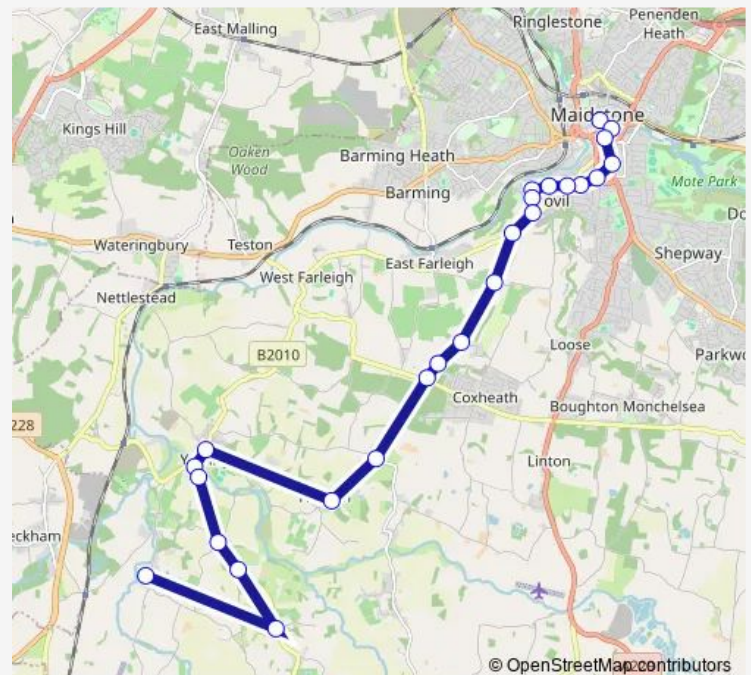

### Route schedule

King Street — The Chequers

Monday 09:27-09:54

Tuesday 09:27-09:54

Wednesday 09:54

Thursday 09:54

Friday 09:27-09:54

Saturday 09:27

### Route info

Direction: King Street

Stops: 25

Trip Duration: 0 hour 36 min

26 — Maidstone - Tovil - Laddingford

Emmett Hill Lane

The Woolpack

Jarmons Lane

## Route info

Direction: Sommerfield Hospital

Stops: 28

Trip Duration: 0 hour 54 min

The Woolpack

Jarmons Lane

The Chequers

**Direction**

## Route schedule

The George — King Street

Monday 14:12-14:29

Tuesday 14:12-14:29

Wednesday 14:29

Thursday 14:29

Friday 14:12-14:29

Saturday 14:12