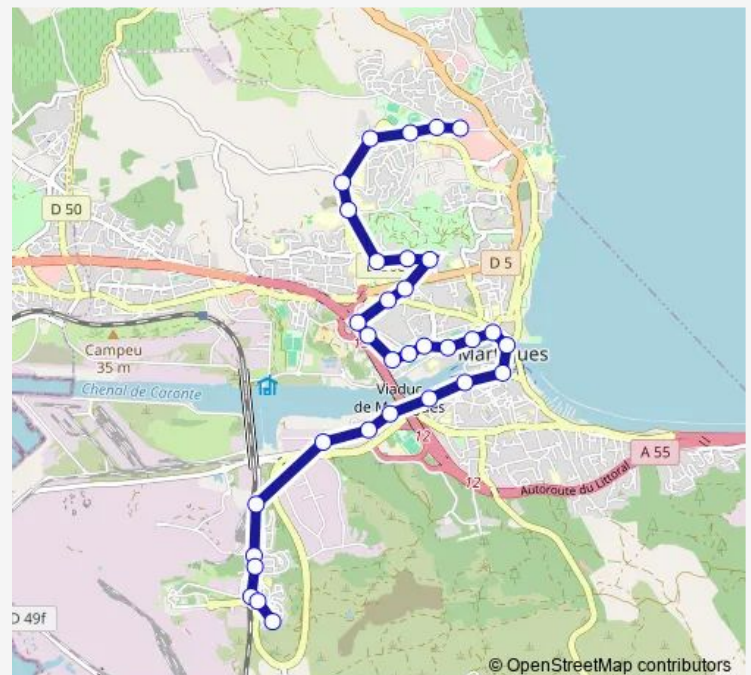

### Route schedule

Les Vigneros — Pôle d'Echange

Monday 10:34-15:39

Tuesday 10:34-15:39

Wednesday 10:34-15:39

Thursday 10:34-15:39

Friday 10:34-15:39

Saturday 11:18-15:39

### Route info

Direction: Les Vigneros

Stops: 17

Trip Duration: 0 hour 27 min

26 — PEM - Vigneros

## Route info

Direction: Les Vignieros

Stops: 32

Trip Duration: 0 hour 30 min

F Sauvage

Gare Lavéra

Lavera

Les Lilas

## Route info

Direction: Pôle d'Echange

Stops: 24

Trip Duration: 0 hour 35 min

26 Bus time schedules and route maps are available in an offline PDF at [busmaps.com](https://busmaps.com). Use the [busmaps.com](https://busmaps.com) website to see live bus times, train schedule or subway schedule, and step-by-step directions for all public transit in Martigues