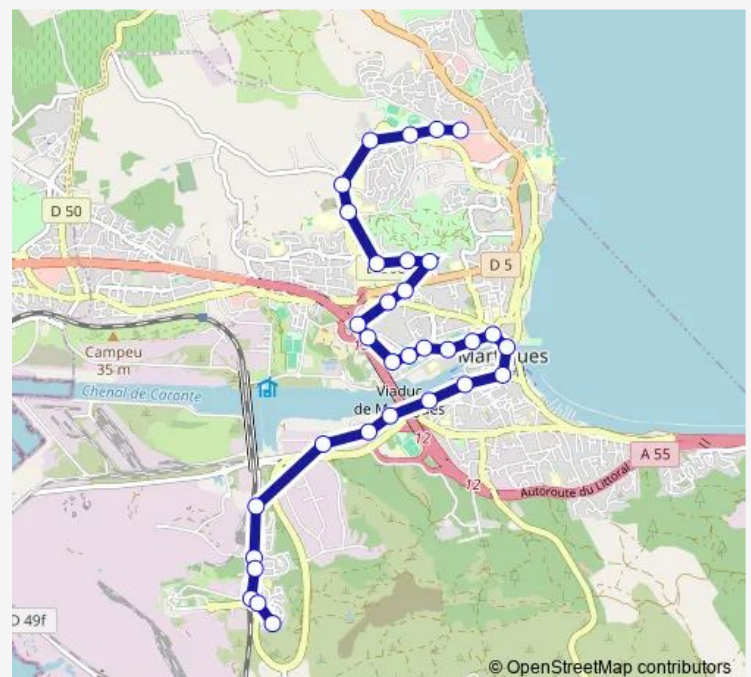

### Route schedule

Les Vigneros — Pôle d'Echange

Monday 10:34-15:39

Tuesday 10:34-15:39

Wednesday 10:34-15:39

Thursday 10:34-15:39

Friday 10:34-15:39

Saturday 11:18-15:39

### Route info

Direction: Les Vigneros

Stops: 17

Trip Duration: 0 hour 27 min

26 — PEM - Vigneros

BusMaps

## Route info

Direction: Les Vignieros

Stops: 32

Trip Duration: 0 hour 30 min

F Sauvage

Gare Lavéra

Lavera

Les Lilas