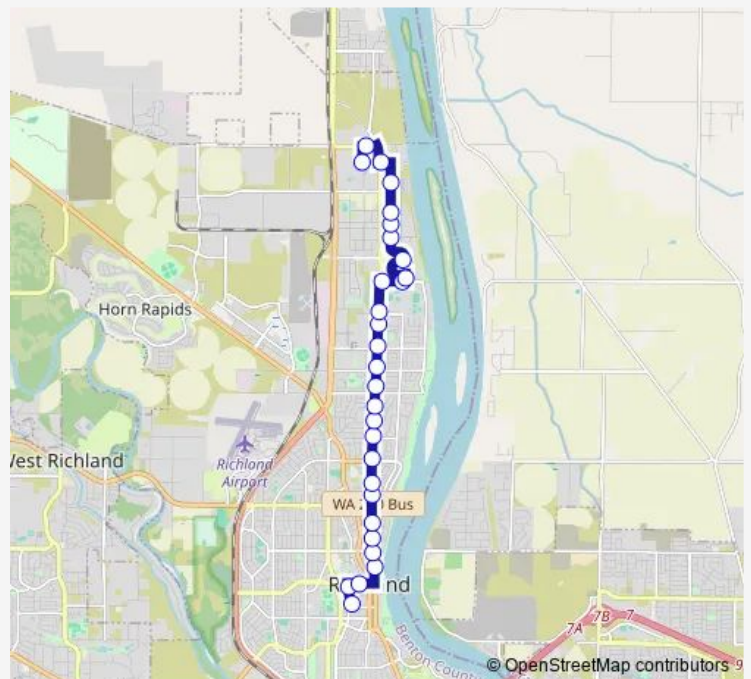

Bus 26 Route 26

[Go to website](#)

Direction
 Knight St Transit Center — GW Way at Hanford St
 24 stops
[Open route schedule](#)

- Knight St Transit Center
- Goethals Dr at Swift Blvd
- Swift Blvd at Gilmore St
- GW Way at Gowen Ave
- GW Way at Hains Ave
- GW Way at Hunt Ave
- GW Way at Symons St
- GW Way at Van Giesen St
- GW way at Waldron St / Howell Ave
- GW Way at McMurray St
- GW Way at Newcomer St
- GW Way at Catskill St
- GW Way at Fuller St / Franklin St
- GW Way at Saint St / Scot St
- GW Way at Snyder St
- GW Way at Spengler St
- GW Way at Spring St
- GW Way at Hanford St
- Sprout Rd at GW Way
- Sprout Rd at Crimson Way
- (Flag Stop)Wazzu PI at Sprout Rd

Route schedule

Knight St Transit Center — GW Way at Hanford St

Monday	20:30-21:30
Tuesday	20:30-21:30
Wednesday	20:30-21:30
Thursday	20:30-21:30
Friday	20:30-21:30
Saturday	20:30-21:30
Sunday	—

Route info

Direction: Knight St Transit Center
 Stops: 24
 Trip Duration: 0 hour 16 min

26 — Route 26

Crimson Way at University Dr

GW Way at University Dr

GW Way at Hanford St

Direction

Knight St Transit Center — Innovation Blvd at Horn Rapids Rd

29 stops

[Open route schedule](#)

Knight St Transit Center

Goethals Dr at Swift Blvd

Swift Blvd at Gilmore St

GW Way at Gowen Ave

GW Way at Hains Ave

GW Way at Hunt Ave