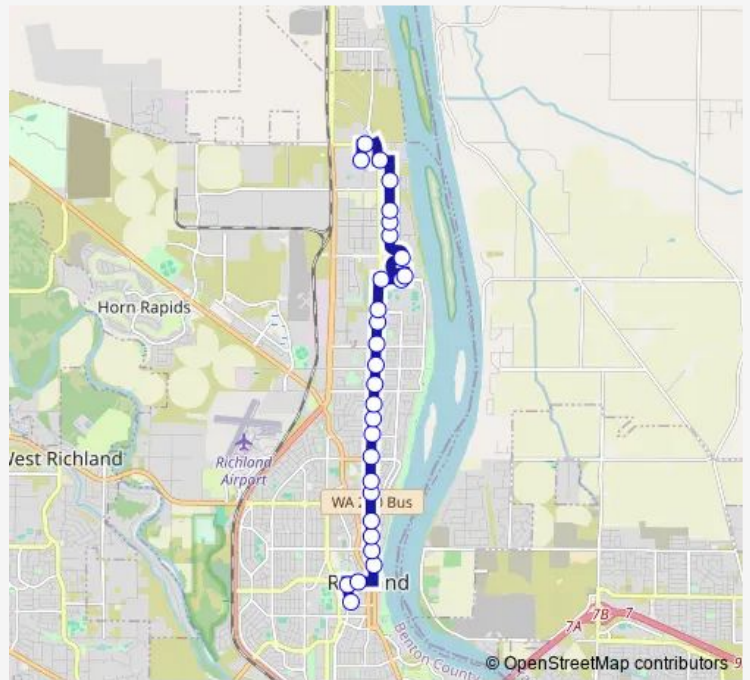

**Bus 26 Route 26**

[Go to website](#)

**Direction**  
 Knight St Transit Center — GW Way at Hanford St  
 24 stops  
[Open route schedule](#)

- Knight St Transit Center
- Goethals Dr at Swift Blvd
- Swift Blvd at Gilmore St
- GW Way at Gowen Ave
- GW Way at Hains Ave
- GW Way at Hunt Ave
- GW Way at Symons St
- GW Way at Van Giesen St
- GW way at Waldron St / Howell Ave
- GW Way at McMurray St
- GW Way at Newcomer St
- GW Way at Catskill St
- GW Way at Fuller St / Franklin St
- GW Way at Saint St / Scot St
- GW Way at Snyder St
- GW Way at Spengler St
- GW Way at Spring St
- GW Way at Hanford St
- Sprout Rd at GW Way
- Sprout Rd at Crimson Way
- (Flag Stop)Wazzu PI at Sprout Rd

Route schedule  
 Knight St Transit Center — GW Way at Hanford St

Monday	20:30-21:30
Tuesday	20:30-21:30
Wednesday	20:30-21:30
Thursday	20:30-21:30
Friday	20:30-21:30
Saturday	20:30-21:30
Sunday	—

Route info  
 Direction: Knight St Transit Center  
 Stops: 24  
 Trip Duration: 0 hour 15 min

26 — Route 26

Crimson Way at University Dr

GW Way at University Dr

GW Way at Hanford St

## Direction

Knight St Transit Center — Innovation Blvd at Horn Rapids Rd

29 stops

[Open route schedule](#)

Knight St Transit Center

Goethals Dr at Swift Blvd

Swift Blvd at Gilmore St

GW Way at Gowen Ave