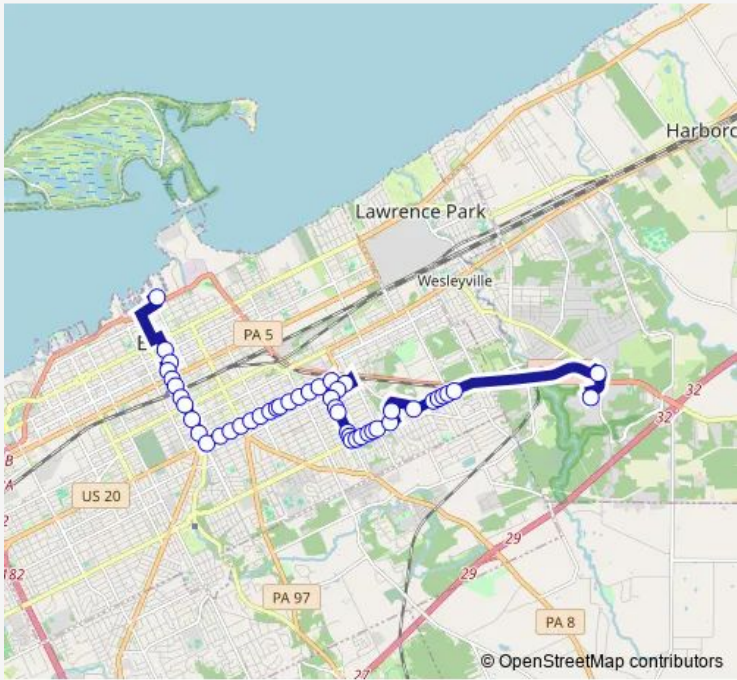

Bus 26 E 26th Street

[Go to website](#)

Direction
 Behrend Campus- Reed Hall — Intermodal Transit Center
 46 stops
[Open route schedule](#)

- Behrend Campus- Reed Hall
- Bayfront Connector at Shannon Rd
- E 38th St at Bird
- E 38th St at McClelland Ave
- E 38th St at Carney Ave
- E 38th St at Nancy Ave
- E 38th St at McCain Ave
- E 38th St at Zimmerman Rd
- E 38th St opp Hoyt St (Bus Shelter)
- E 38th St opp Marion St
- E 38th St at Davison Ave
- E 38th St at Tuttle Ave
- E 38th St at Burton Ave
- Burton Ave at E 37th St
- Burton Ave at E 36th St
- Burton Ave at E 35th St
- Burton Ave at E 33rd St
- Burton Ave at E 32nd St
- Burton St at E 31st St
- Burton Ave at E 30th St
- E 28th St at Florence Ave

Route schedule
 Behrend Campus- Reed Hall — Intermodal Transit Center

Monday	06:17-22:02
Tuesday	06:17-22:02
Wednesday	06:17-22:02
Thursday	06:17-22:02
Friday	06:17-22:02
Saturday	—
Sunday	—

Route info
 Direction: Behrend Campus- Reed Hall
 Stops: 46
 Trip Duration: 0 hour 40 min

26 — E 26th Street **BusMaps**

E 28th St at Burns Ave

E 28th St at Gloth Ave

E 28th St at New St

Wal-Mart

E 26th St at Brandes St Ib

E 26th at Pennsylvania Ave Ib

E 26th St at East Ave

Direction: Intermodal Transit Center

Stops: 47

Trip Duration: 0 hour 37 min

E 28th St at Tuttle Ave

Burton Ave at E 29th St

Burton Ave at E 31st St

Burton Ave at E 32nd St

Burton Ave at E 36th St