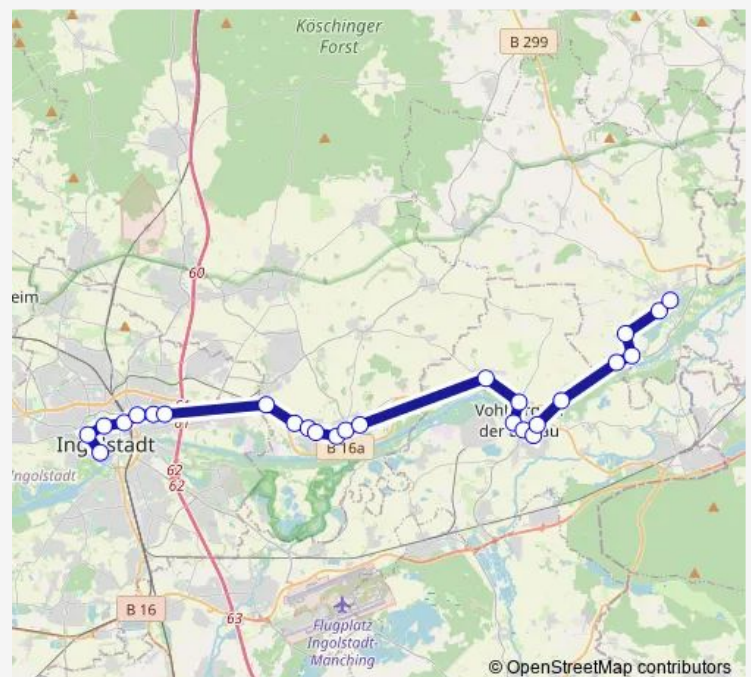

### Route schedule

Christoph-Scheiner-Gymnasium — Pöfrring, Sattlerbrücke

Monday 12:22-16:35

Tuesday 12:22-16:35

Wednesday 12:22-16:35

Thursday 12:22-16:35

Friday 12:22-16:35

Saturday —

### Route info

Direction: Christoph-Scheiner-Gymnasium

Stops: 26

Trip Duration: 0 hour 53 min

Wackerstein, Am Schloßweg

Wackerstein, Vohburger Str.

Dötting

Pförring, Dekan-Rösl-Str.