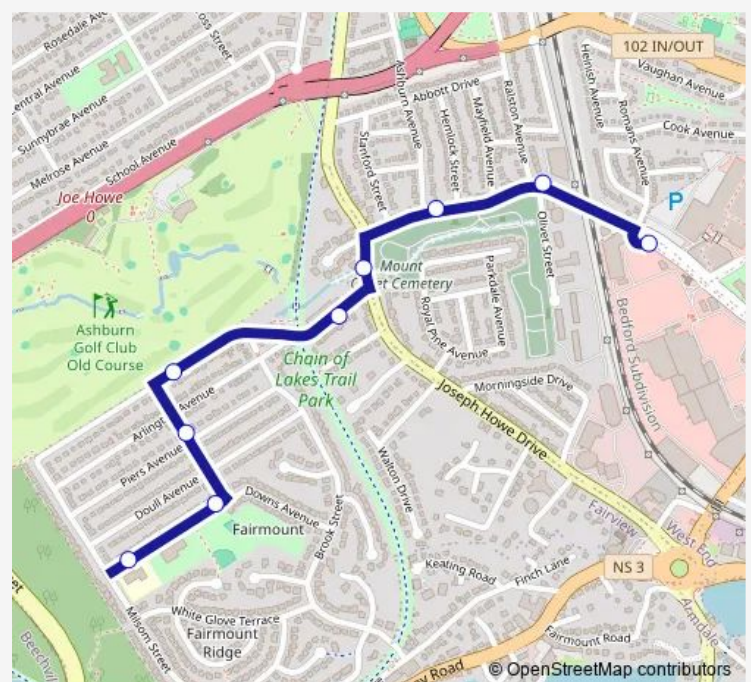

### Route schedule

Downs Ave Before Milsom St (6578) — Mumford Terminal Bay 3 (8641)

Monday 07:19-17:34

Tuesday 07:19-17:34

Wednesday 07:19-17:34

Thursday 07:19-17:34

Friday 07:19-17:34

Saturday —

### Route info

Direction: Downs Ave Before Milsom St (6578)

Stops: 10

Trip Duration: 0 hour 7 min

### Direction

Mumford Terminal Bay 3 (8641) — Downs Ave Before Milsom St (6578)

9 stops

[Open route schedule](#)

Mumford Terminal Bay 3 (8641)

Mumford Rd Before Ralston Ave (7281)

Mumford Rd Before Ashburn Ave (7280)

### Route schedule

Mumford Terminal Bay 3 (8641) — Downs Ave Before Milsom St (6578)

Monday 07:10-17:25

Tuesday 07:10-17:25

Wednesday 07:10-17:25

Thursday 07:10-17:25

Friday 07:10-17:25

Saturday —