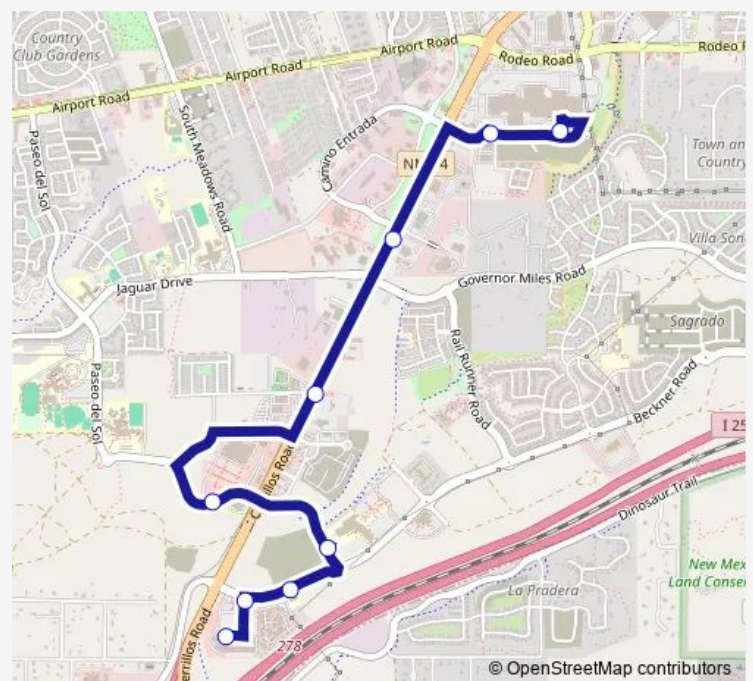

### Direction

Fashion Outlet Mall — Santa Fe Place

9 stops

[Open route schedule](#)

Fashion Outlet Mall

Fashion Outlet Mall @ Beckner

Beckner @ VA Clinic

Presbyterian Hospital

### Route schedule

Fashion Outlet Mall — Santa Fe Place

Monday	08:55-18:15
Tuesday	08:55-18:15
Wednesday	08:55-18:15
Thursday	08:55-18:15
Friday	08:55-18:15
Saturday	08:55-18:15
Sunday	08:55-18:15

### Route info

Direction: Fashion Outlet Mall

Stops: 9

Trip Duration: 0 hour 13 min

**Direction**

Santa Fe Place — Fashion Outlet Mall

7 stops

[Open route schedule](#)

## Route schedule

Santa Fe Place — Fashion Outlet Mall

Monday	08:38-17:58
Tuesday	08:38-17:58
Wednesday	08:38-17:58
Thursday	08:38-17:58
Friday	08:38-17:58
Saturday	08:38-17:58
Sunday	08:38-17:58