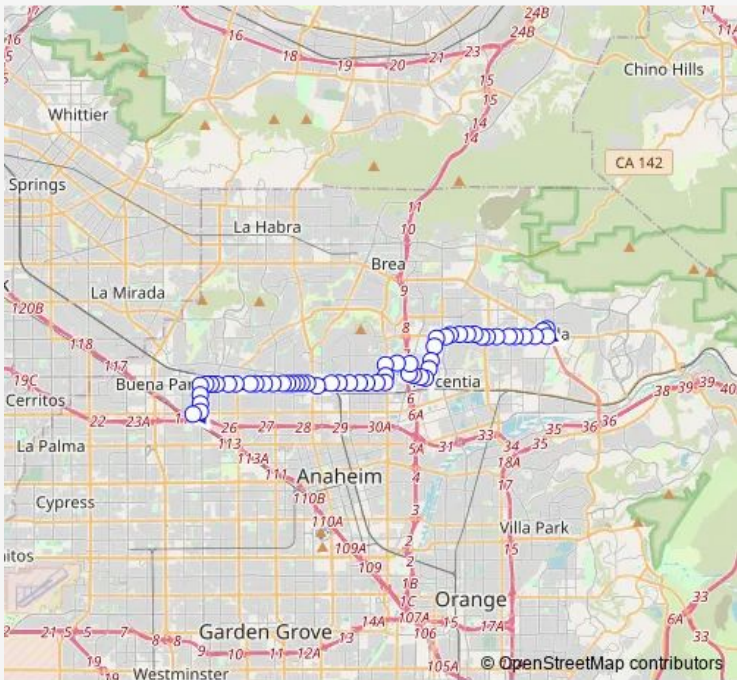

Bus 26 Fullerton - Yorba Linda

[Go to website](#)

Direction
 LEMON-MAIN — Fullerton Park AND Ride Dock 8
 55 stops
[Open route schedule](#)

- LEMON-MAIN
- IMPERIAL-LEMON
- Yorba Linda-Imperial
- Yorba Linda-Eureka
- Yorba Linda-Casa Loma
- Yorba Linda-Valley View
- Yorba Linda-VAN Buren
- Yorba Linda-Prospect
- Yorba Linda-Rose
- Yorba Linda-Linda Vista
- Yorba Linda-McCormack
- Yorba Linda-Carthage
- Yorba Linda-Valencia
- Yorba Linda-Brookhaven
- Yorba Linda-Palm
- Bradford-Yorba Linda
- Bradford-Topaz
- Bradford-Ruby
- BRADFORD-PRIMROSE
- Chapman-Bradford
- Chapman-Walnut

Route schedule
 LEMON-MAIN — Fullerton Park AND Ride Dock 8

Monday	05:19-22:18
Tuesday	05:19-22:18
Wednesday	05:19-22:18
Thursday	05:19-22:18
Friday	05:19-22:18
Saturday	05:10-21:16
Sunday	05:10-21:16

Route info
 Direction: LEMON-MAIN
 Stops: 55
 Trip Duration: 1 hour 0 min

Commonwealth-Ladera Vista

Commonwealth-Acacia

Commonwealth-Annin

Commonwealth-Raymond

Commonwealth-Yale

Commonwealth-Balcom

Fullerton Trans CTR Dock 5

Commonwealth-Malden

Yorba Linda-Eureka

Yorba Linda-Mountain View

LAKEVIEW-YORBA LINDA

LEMON-MAIN

26 Bus time schedules and route maps are available in an offline PDF at busmaps.com. Use the busmaps.com website to see live bus times, train schedule or subway schedule, and step-by-step directions for all public transit in Orange