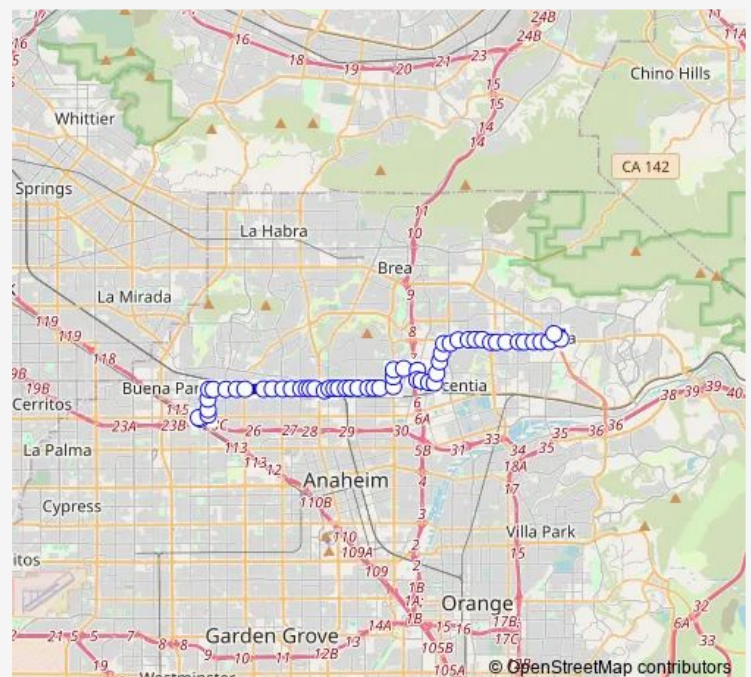

Yorba Linda-McCormack

Yorba Linda-Carthage

Yorba Linda-Valencia

Yorba Linda-Brookhaven

Yorba Linda-Palm

Bradford-Yorba Linda

Bradford-Topaz

Bradford-Ruby

Bradford-Primrose

Chapman-Bradford

Chapman-Walnut

Route schedule

Lemon-Main — Fullerton Park AND Ride Dock 10

Monday 05:19-22:18

Tuesday 05:19-22:18

Wednesday 05:19-22:18

Thursday 05:19-22:18

Friday 05:19-22:18

Saturday 05:10-21:16

Sunday 05:10-21:16

Route info

Direction: Lemon-Main

Stops: 55

Trip Duration: 1 hour 6 min

Commonwealth-Ladera Vista

Commonwealth-Acacia

Commonwealth-Annin

Commonwealth-Raymond

Commonwealth-Yale

Commonwealth-Balcom

Fullerton Trans CTR Dock 5

Commonwealth-Malden