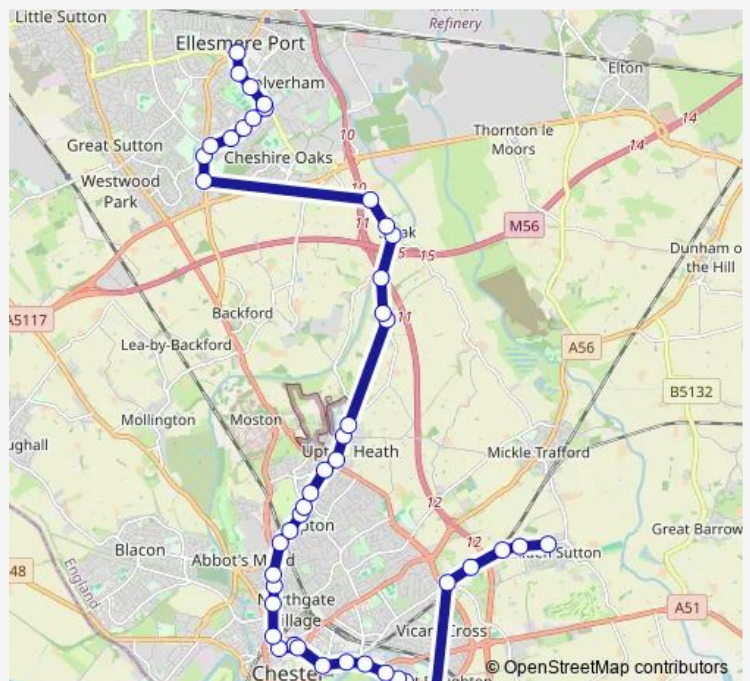

Waterloo Road

Abbot's Drive

Railway Station

Route schedule

Oaklands — Ellesmere Port Bus Interchange Stand A

Monday 08:10-16:00

Tuesday 08:10-16:00

Wednesday 08:10-16:00

Thursday 08:10-16:00

Friday 08:10-16:00

Saturday 08:20-16:00

Sunday —

Route info

Direction: Oaklands

Stops: 46

Trip Duration: 0 hour 55 min

26 — Guilden Sutton - Ellesmere Port

Egerton Drive

Mill Close

Wealstone Lane

Gatesheath Drive

The Wheatsheaf

Endsleigh Gardens

Acres Lane

Route info

Direction: Ellesmere Port Bus Interchange Stand D

Stops: 50

Trip Duration: 0 hour 57 min

Egerton Drive

Railway Station

The Mill PH

Abbot's Drive