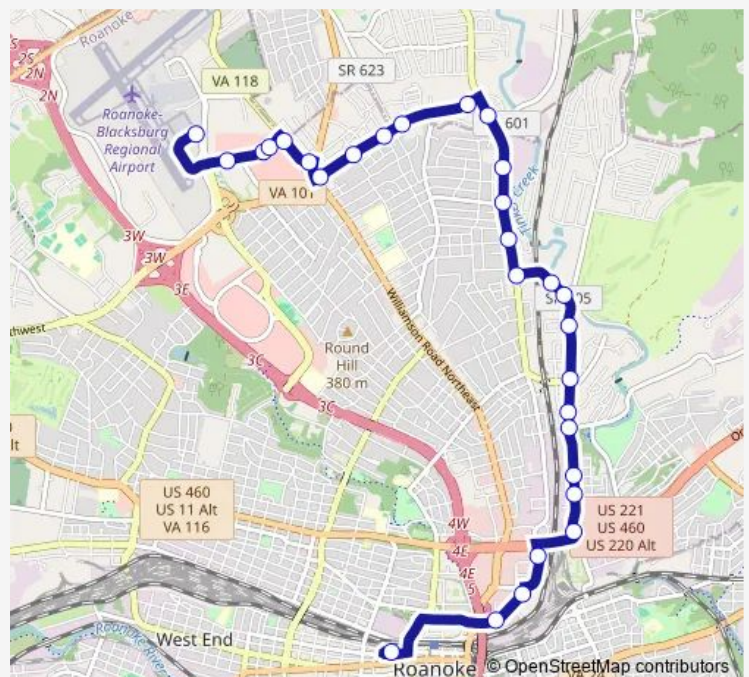

Hershberger EB at Plantation (Skate Center)

Plantation SB at Walmart

Plantation SB at Frontier

Plantation SB at Columbia/Preston

Plantation SB at Fleming

Hollins EB at Plantation

Hollins SB at Riley

Hollins SB at Old Mountain

Hollins SB at Pearl

Hollins SB at Liberty

Hollins SB at Shull

Route schedule

Roanoke -Blacksburg Regional Airport — 3rd St Station Slip A

Monday	05:45-19:45
Tuesday	05:45-19:45
Wednesday	05:45-19:45
Thursday	05:45-19:45
Friday	05:45-19:45
Saturday	06:45-18:45
Sunday	—

Route info

Direction: Roanoke -Blacksburg Regional Airport

Stops: 29

Trip Duration: 0 hour 30 min

26 — 26- Airport to 3rd St Station

Hollins SB at Mason Mill

Hollins SB at Missouri

Hollins SB at Mohawk

Hollins SB at Orange

Kimball SB at Mcdowell

Kimball SB at Rutherford

Kimball SB at 4th

3rd St Station Slip A

26 Bus time schedules and route maps are available in an offline PDF at busmaps.com. Use the busmaps.com website to see live bus times, train schedule or subway schedule, and step-by-step directions for all public transit in Roanoke