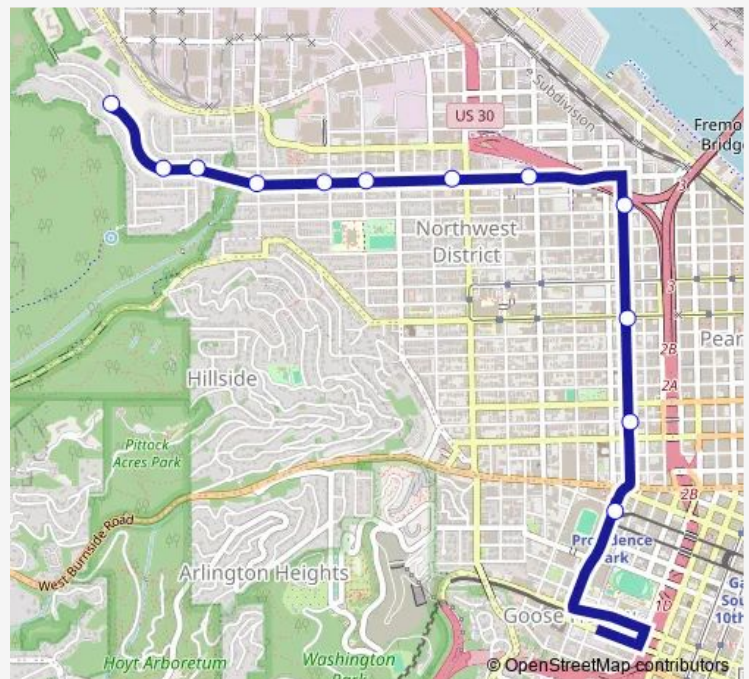

### Direction

SW 18th & Morrison — NW Thurman & Gordon

12 stops

[Open route schedule](#)

SW 18th & Morrison

NW 18th & Flanders

NW 18th & Lovejoy

NW 18th & Raleigh

### Route schedule

SW 18th & Morrison — NW Thurman & Gordon

Monday 15:51

Tuesday 15:51

Wednesday 15:51

Thursday 15:51

Friday 15:51

Saturday —

### Route info

Direction: SW 18th & Morrison

Stops: 12

Trip Duration: 0 hour 16 min

**Direction**

NW Thurman &amp; Gordon — SW 18th &amp; Salmon

14 stops

[Open route schedule](#)

## Route schedule

NW Thurman &amp; Gordon — SW 18th &amp; Salmon

Monday 07:42

Tuesday 07:42

Wednesday 07:42

Thursday 07:42

Friday 07:42

Saturday —