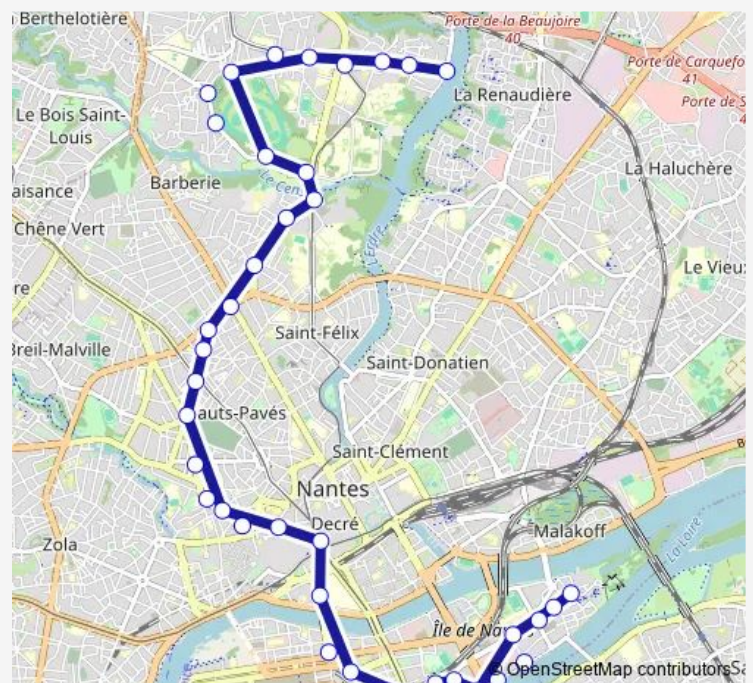

Harouys

Mondésir

Sarradin

Route schedule

Hôtel de Région — Jonelière

Monday 06:07-20:26

Tuesday 06:07-20:26

Wednesday 06:07-20:26

Thursday 06:07-20:26

Friday 06:07-20:26

Saturday 05:59-20:29

Sunday 09:00-20:00

Route info

Direction: Hôtel de Région

Stops: 40

Trip Duration: 0 hour 51 min

Saturday 06:15-20:23

Sunday 09:08-20:15

Route info

Direction: Jonelière

Stops: 41

Trip Duration: 0 hour 33 min

Commerce

Gaston Veil