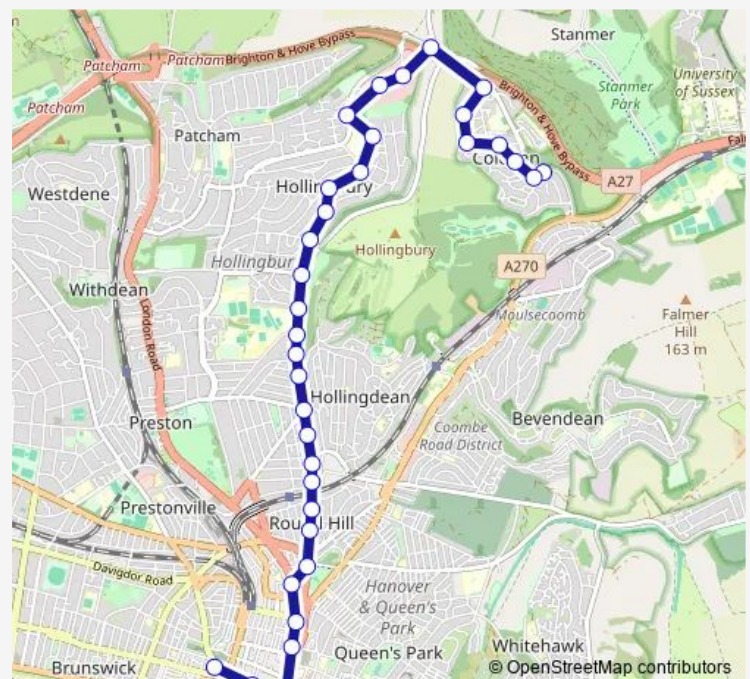

Thursday 06:23-06:53

Friday 06:23-06:53

Saturday —

Sunday —

Route info

Direction: Asda Crowhurst Road

Stops: 27

Trip Duration: 0 hour 25 min

26 — Brighton - Hollingbury

Valley Gardens

Old Steine

North Street

Clock Tower

North Road

Brighton Station

Direction

Haig Avenue

Saunders Hill

Old Boat Corner

Crowhurst Road North

Asda Crowhurst Road

Carden Hill

Cuckmere Way

County Oak Avenue South

Route info

Direction: Churchill Square

Stops: 37

Trip Duration: 0 hour 42 min

Crowhurst Road North

Old Boat Corner

Forest Road

Middleton Rise