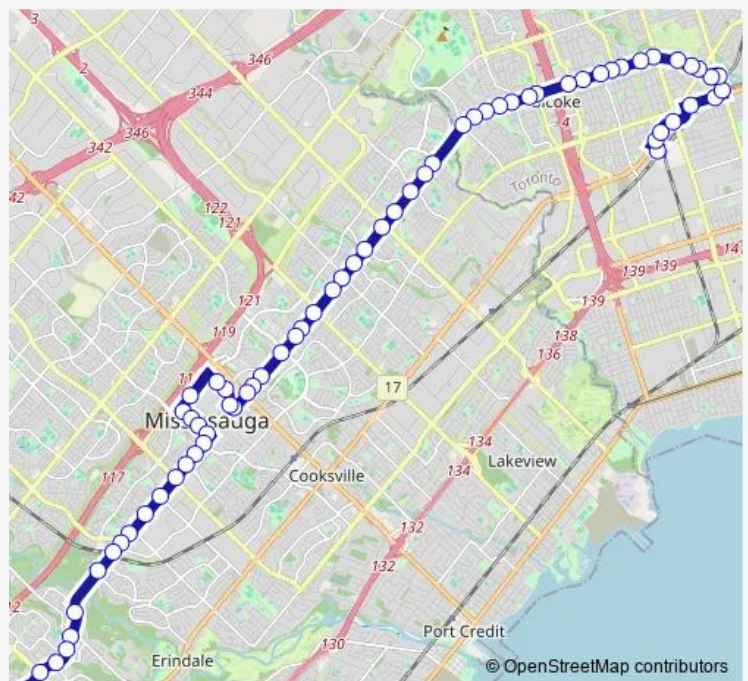

Living Arts Dr At Square One Dr

**Route schedule**

South Common Centre Bus Terminal Platform K — Kipling Terminal Platform 15

Monday	04:19-00:51 <sup>+1</sup>
Tuesday	04:19-07:54
Wednesday	04:19-07:54
Thursday	04:19-07:54
Friday	04:19-00:51 <sup>+1</sup>
Saturday	04:35-02:13 <sup>+1</sup>
Sunday	05:56-00:51 <sup>+1</sup>

**Route info**

Direction: South Common Centre Bus Terminal Platform K

Stops: 69

Trip Duration: 1 hour 15 min

26 — Burnhamthorpe

Living Arts Dr At Rathburn Rd

Rathburn Rd At Duke Of York Blvd

City Centre Transit Terminal Platform L