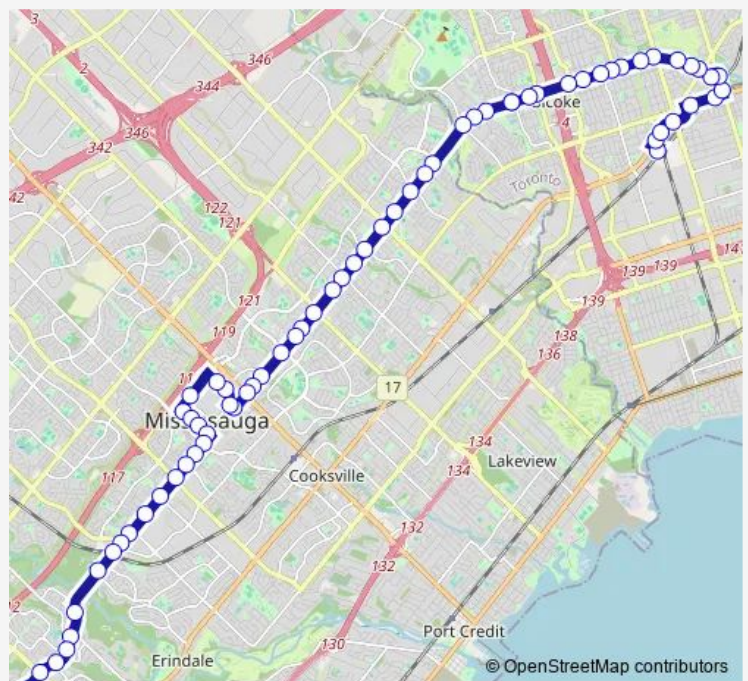

Living Arts Dr At Square One Dr

**Route schedule**

South Common Centre Bus Terminal Platform K — Kipling Terminal Platform 15

Monday	04:19-00:51 <sup>+1</sup>
Tuesday	04:19-07:54
Wednesday	02:20-00:51 <sup>+1</sup>
Thursday	04:19-07:54
Friday	04:19-07:54
Saturday	04:35-02:13 <sup>+1</sup>
Sunday	05:56-00:51 <sup>+1</sup>

**Route info**

Direction: South Common Centre Bus Terminal Platform K

Stops: 69

Trip Duration: 1 hour 14 min

26 — Burnhamthorpe

Living Arts Dr At Rathburn Rd

Rathburn Rd At Duke Of York Blvd

City Centre Transit Terminal Platform L