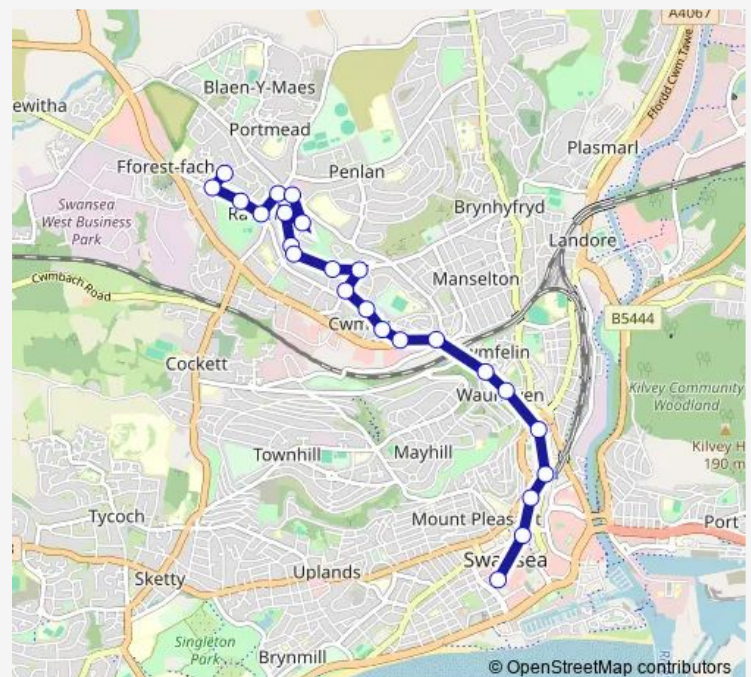

Thursday 10:07-13:32

Friday —

Saturday —

Sunday —

Route info

Direction: Rhodfa`r Brain

Stops: 24

Trip Duration: 0 hour 22 min

■ 26 — Swansea - Fforesthall

Orchard Street

The Kingsway

Swansea Bus Station Stand T

Direction

Swansea Bus Station Stand T — Rhodfa`r Brain

20 stops

[Open route schedule](#)

Penrhos Place

Moorview Road

Caereithin Cross

Rhodfa`r Brain

Route schedule

Swansea Bus Station Stand T — Rhodfa`r Brain

Monday 10:00-13:10

Tuesday —

Wednesday —

Thursday 10:00-13:10

Friday —

Saturday —

Sunday —

Route info

Direction: Swansea Bus Station Stand T

Stops: 20