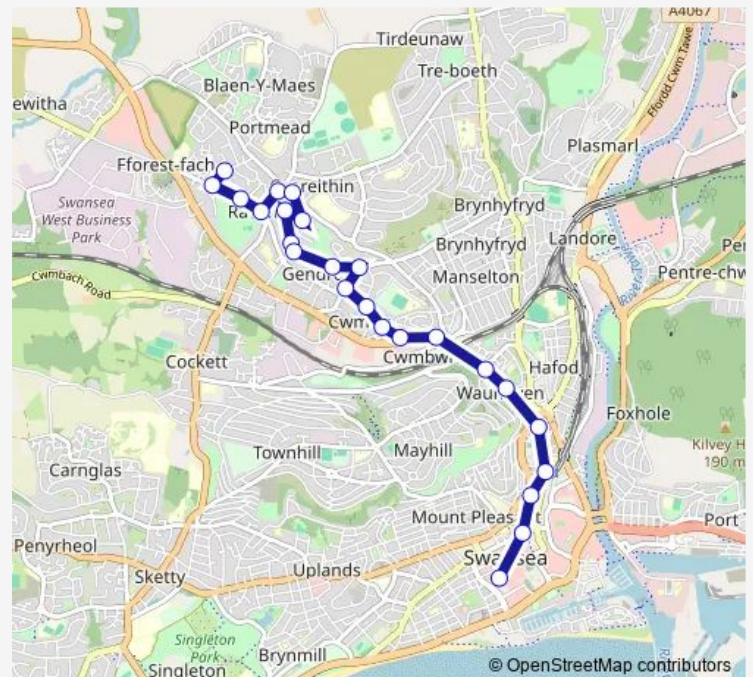

Thursday 10:07-13:32

Friday —

Saturday —

Sunday —

Route info

Direction: Rhodfa`r Brain

Stops: 24

Trip Duration: 0 hour 22 min

26 — Swansea - Fforesthall

Orchard Street

The Kingsway

Swansea Bus Station Stand T

Direction

Swansea Bus Station Stand T — Rhodfa`r Brain

20 stops

[Open route schedule](#)

Penrhos Place

Moorview Road

Caereithin Cross

Rhodfa`r Brain

Route schedule

Swansea Bus Station Stand T — Rhodfa`r Brain

Monday 10:00-13:10

Tuesday —

Wednesday —

Thursday 10:00-13:10

Friday —

Saturday —

Sunday —

Route info

Direction: Swansea Bus Station Stand T

Stops: 20