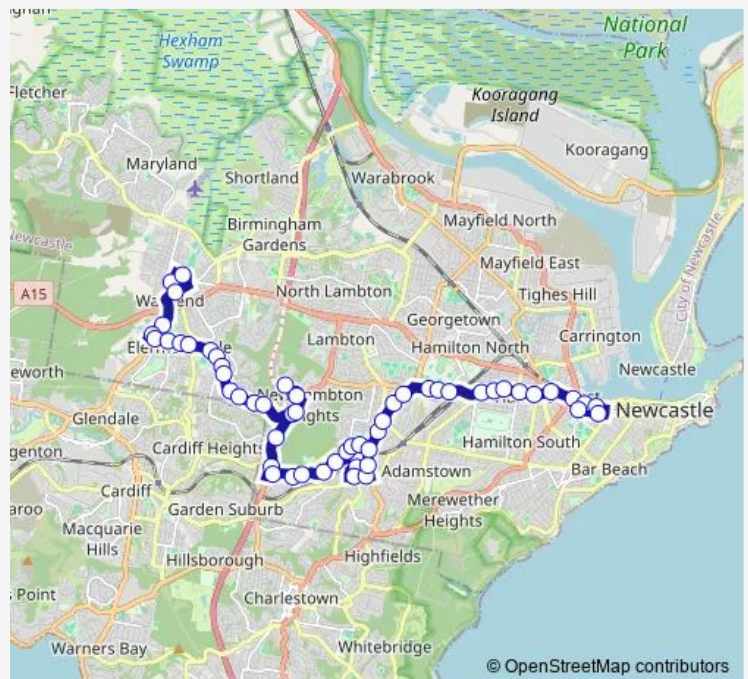

Northcott Dr Opp Kotara Home

Westfield Kotara, Park Av

Park Av At Lexington Pde

Kotara Home, Northcott Dr

Route schedule

King St At National Park St — Callaghan College Wallsend Campus, Macquarie St

Monday 05:19-22:15

Tuesday 05:19-22:15

Wednesday 05:19-22:15

Thursday 05:19-22:15

Friday 05:19-22:15

Saturday 07:00-21:10

Sunday 08:00-19:10

Route info

Direction: King St At National Park St

Stops: 55

Trip Duration: 1 hour 4 min

Bridges Rd Opp Penman St

Carnley Av At Birdwood St

Carnley Av Before Orchardtown Rd

Orchardtown Rd At Fay Av

Meredith St Opp Aldyth St

Meredith St At Grinsell St

Hunter St After Steel St

King St Opp Devonshire St

King St At National Park St

26 Bus time schedules and route maps are available in an offline PDF at busmaps.com. Use the busmaps.com website to see live bus times, train schedule or subway schedule, and step-by-step directions for all public transit in Newcastle