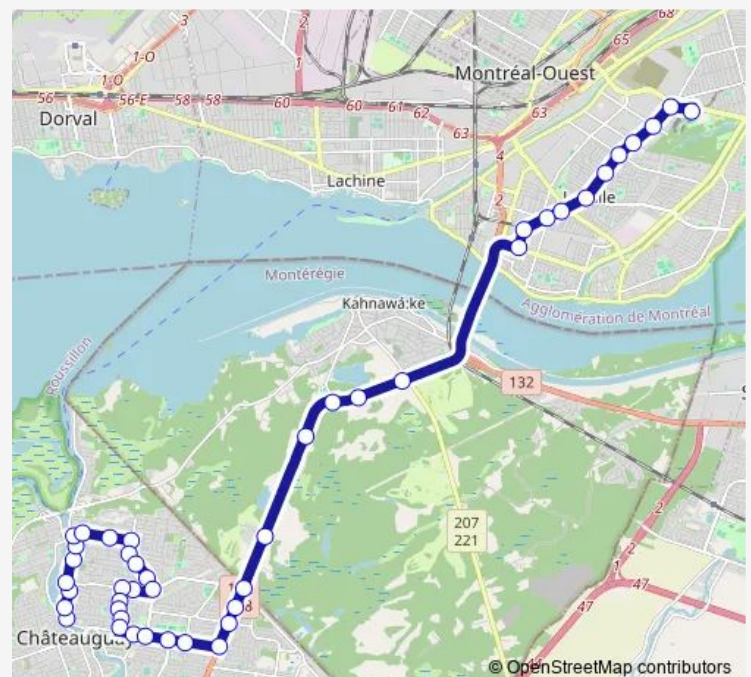

Principale / Wilbrod

D'Anjou / de la Verdure

D'Anjou / Maple

Route schedule

Edmour / Vinet Ouest — Terminus Angrignon - Quai 11

Monday 04:45

Tuesday 04:45

Wednesday 04:45

Thursday 04:45

Friday 04:45

Saturday —

Sunday —

Route info

Direction: Edmour / Vinet Ouest

Stops: 43

Trip Duration: 0 hour 39 min

Route 138 / devant le 1111

Route 132 / Rond-Point Bédard

Route 138 / face au 1025

Route 138 / Route 207

Labatt / Airlie

Labatt / Newman

Newman / 90e Avenue

Newman / Dollard

Thursday 05:00

Friday 05:00

Saturday —

Sunday —

Route info

Direction: Salaberry Sud / Desparois

Stops: 44

Trip Duration: 0 hour 40 min