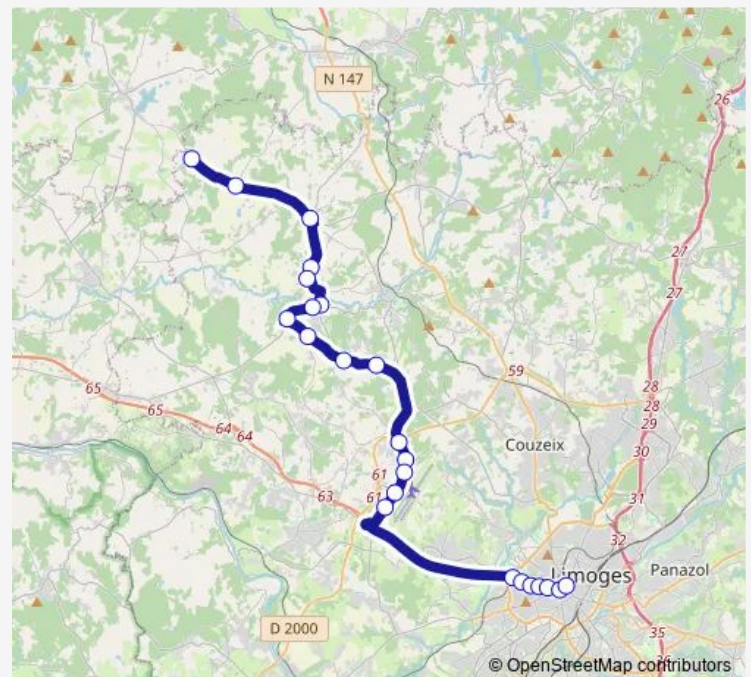

Champollion

Cité L. Betouille

Clos Rocher

Route schedule

Peyrilhac Banèche — Pl. W. Churchill quai I

Monday 06:35-12:44

Tuesday 06:35-12:44

Wednesday 06:35-12:44

Thursday 06:35-12:44

Friday 06:35-12:44

Saturday 06:35-12:44

Sunday —

Route info

Direction: Peyrilhac Banèche

Stops: 23

Trip Duration: 0 hour 49 min

26 — Pl. W. Churchill <> Peyrilhac Banèche

Pl. des Carmes

Pl. W. Churchill quai I

Direction

Pl. W. Churchill quai I — Peyrilhac Banèche

23 stops

[Open route schedule](#)

Pl. W. Churchill quai I

Monday 12:25-18:25

Tuesday 12:25-18:25

Wednesday 12:25-18:25

Thursday 12:25-18:25

Friday 12:25-18:25

Saturday 12:25-18:25

Sunday —

Route info