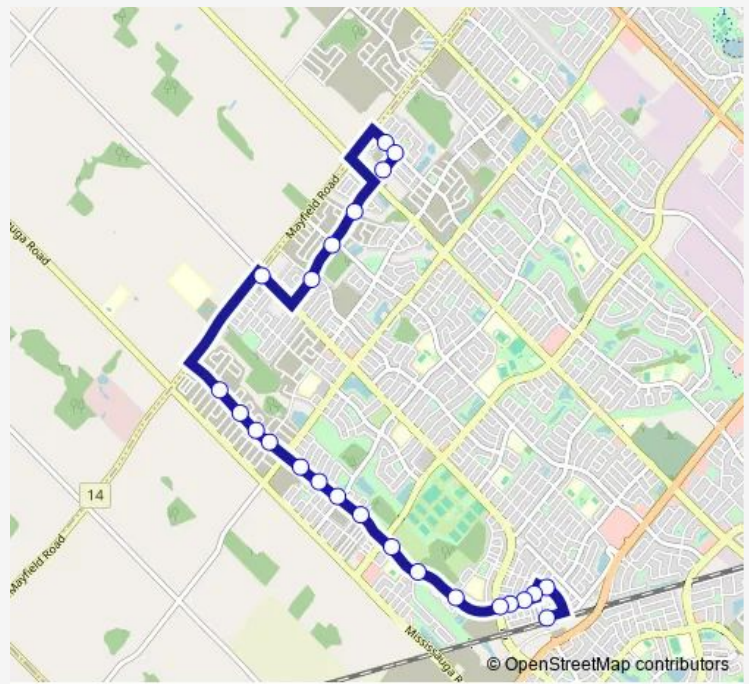

Veterans Dr s/of Sandalwood Pkwy

Veterans Dr s/of Dufay Rd

Veterans Dr s/of Tysonville Cir

Veterans Dr n/of Dublin Rd

Ganton Heights w/of Butterworth Rd

Ganton Heights opp Bevington Rd

**Route schedule**

Clockwork Dr btwn Edenbrook Hill and Chinguacousy —  
 Mount Pleasant Village - Route 26 Stop

**Route info**

Direction: Clockwork Dr btwn Edenbrook Hill and Chinguacousy

Stops: 23

Trip Duration: 0 hour 25 min

26 — Mount Pleasant

Ganton Heights w/of Commuter Dr

Mount Pleasant Village - Route 26 Stop