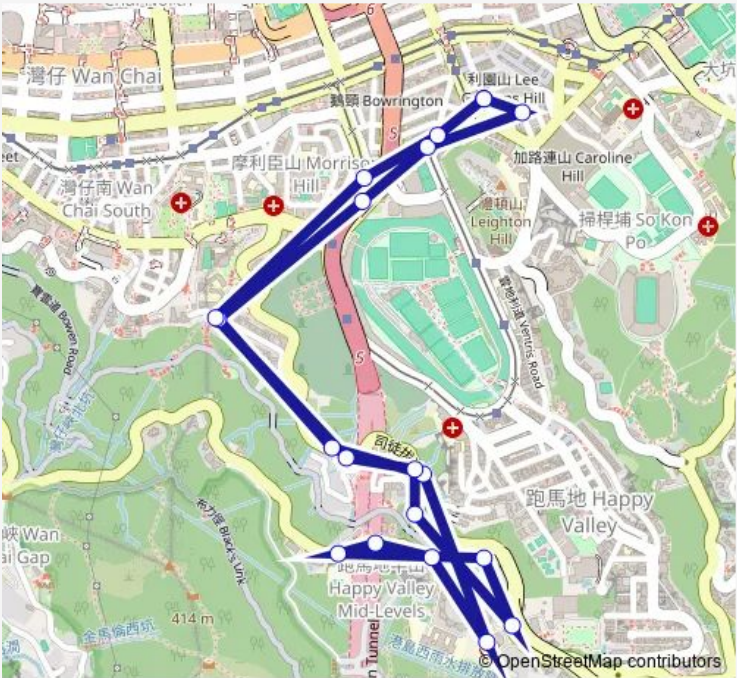

Bus 26 LEE Garden Road, Outside Phoenix Apartments - Hong Kong Adventist Hospital (Circular)

[Go to website](#)

Direction
 LEE GARDEN ROAD, OUTSIDE PHOENIX APARTMENTS — LEE GARDEN ROAD, OUTSIDE PHOENIX APARTMENTS
 20 stops
[Open route schedule](#)

- LEE GARDEN ROAD, OUTSIDE PHOENIX APARTMENTS
- HOI PING ROAD, OUTSIDE LEE GARDEN PHASE 3
- Leighton Road, Outside Craigenpower Cricket Club
- WONG NAI CHUNG ROAD NEAR HAPPY VALLEY RACECOURSE BUS STOP
- SHIU FAI TERRACE
- NEAR STUBBS ROAD SITTING-OUT AREA, STUBBS ROAD
- TUNG SHAN TERRACE
- HONG KONG ADVENTIST HOSPITAL
- STUBBS ROAD, NEAR EVERGREEN VILLA
- STUBBS ROAD, NEAR VICTORIA HEIGHTS
- BRADBURY JUNIOR SCHOOL
- STUBBS ROAD, NEAR VILLA MONTE ROSA
- BOWEN ROAD
- CRAIGMOUNT
- TUNG SHAN TERRACE
- NEAR STUBBS ROAD GARDEN, STUBBS ROAD
- Shiu FAI Terrace

Route schedule
 LEE GARDEN ROAD, OUTSIDE PHOENIX APARTMENTS — LEE GARDEN ROAD, OUTSIDE PHOENIX APARTMENTS

Monday	06:15-21:00
Tuesday	06:15-21:00
Wednesday	06:15-21:00
Thursday	06:15-21:00
Friday	06:15-21:00
Saturday	06:15-21:00
Sunday	06:15-21:00

Route info
 Direction: LEE GARDEN ROAD, OUTSIDE PHOENIX APARTMENTS
 Stops: 20
 Trip Duration: 0 hour 22 min

NO. 84 MORRISON HILL ROAD|MORRISON HILL
ROAD, NEAR BUS STOP

LEIGHTON ROAD, OUTSIDE LEIGHTON CEN-
TRE|LEIGHTON ROAD, NEAR LEIGHTON CENTRE