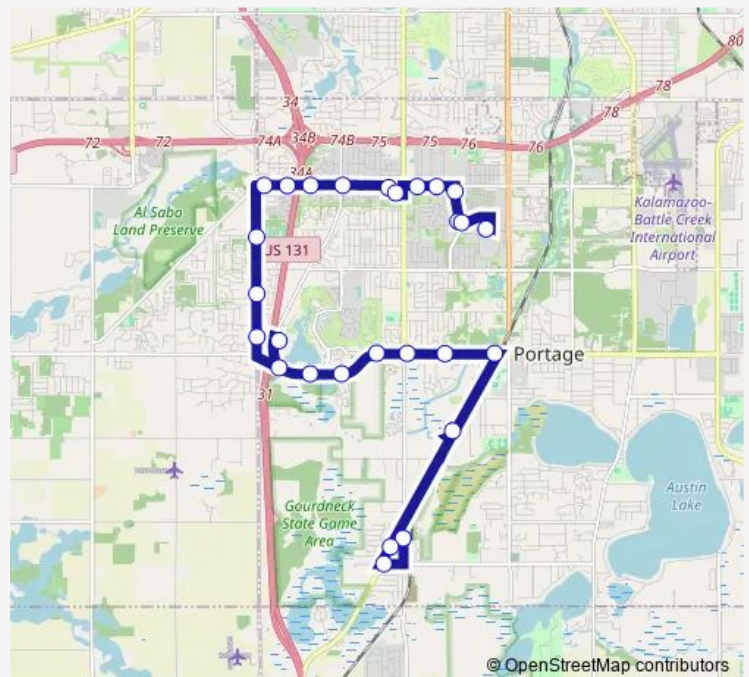

South Westnedge Avenue at Romence Road

Westnedge Ave at Schuring Rd

Brown St & Currier Dr

Shaver Rd & Grand St

Shaver Rd & Walmart

Shaver Road & Meijer Drive

Shaver Road & Vanderbilt Avenue

Shaver Road at 9660 Shaver Road

Shaver Road & Oakland Drive

Oakland Dr & Sanibel Island

Route schedule

Crossroads Mall at — Oakland Dr & Sanibel Island

Monday 06:45-20:45

Tuesday 06:45-20:45

Wednesday 06:45-20:45

Thursday 06:45-20:45

Friday 06:45-20:45

Saturday 06:45-20:45

Sunday 09:45-15:45

Route info

Direction: Crossroads Mall at

Stops: 12

Trip Duration: 0 hour 18 min

26 — West Center

Direction

Oakland Dr & Sanibel Island — Crossroads Mall at

27 stops

[Open route schedule](#)

Oakland Dr & Sanibel Island

Osterhout & Shaver Rd

Shaver Rd & Captiva Island

Shaver Rd & Meijer