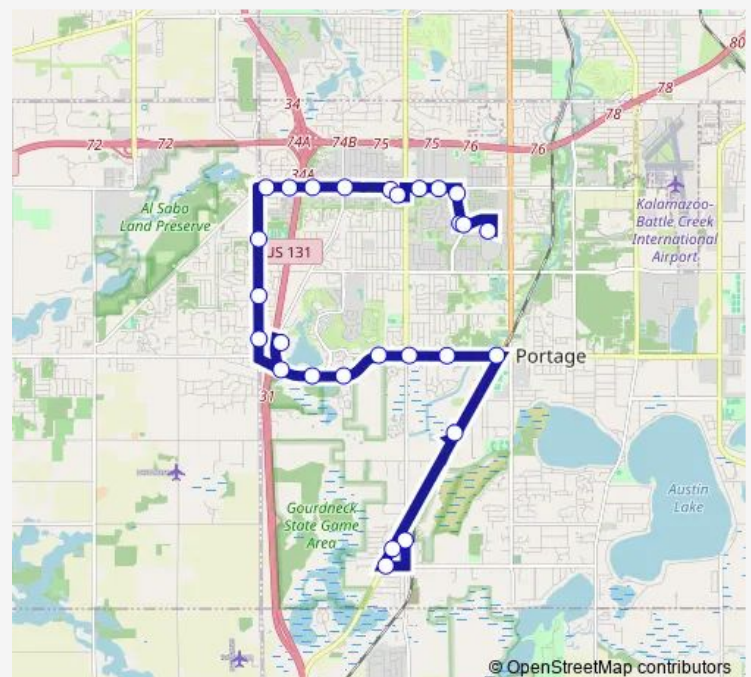

West Centre & Angling Road

Angling Rd. & Borgess

S. 12th Street & Foxcroft

S. 12th Street & Geneva

12th Street & Queen Victoria Lane

w. Milham and 12th st.

W Milham Ave & Anna's Vineyard

West Milham & 3951 West Milham

West Milham Avenue & Angling Road

Albatross Ct & W Milham

Mallard Cir & Albatross Ct

Route schedule

Oakland Dr & Sanibel Island — Crossroads Mall at

Monday 06:33-21:03

Tuesday 06:33-21:03

Wednesday 06:33-21:03

Thursday 06:33-21:03

Friday 06:33-21:03

Saturday 06:33-21:03

Sunday 09:33-16:03

Route info

Direction: Oakland Dr & Sanibel Island

Stops: 27

Trip Duration: 0 hour 39 min

26 — West Center

W. Milham & Roanoke

W Milham Ave & Marlow St

Constitution Blvd & W Milham Ave

Constitution Blvd & Mall Dr

Constitution & Mall Drive

Crossroads Mall at

Direction