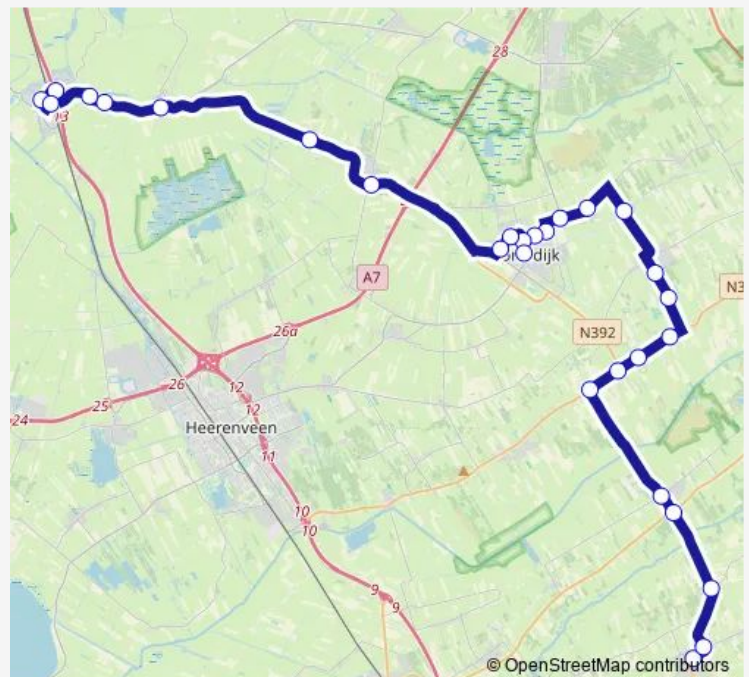

### Route schedule

Noordwolde, Vlechtmuseum — Akkrum, Station

Monday 07:00-17:00

Tuesday 07:00-17:00

Wednesday 07:00-17:00

Thursday 07:00-17:00

Friday 07:00-17:00

Saturday —

### Route info

Direction: Noordwolde, Vlechtmuseum

Stops: 28

Trip Duration: 0 hour 55 min

■ 26 — Akkrum - Gorredijk - Noordwolde

BusMaps

Uilesprong, Uilesprong

Aldeboarn, Súdkant