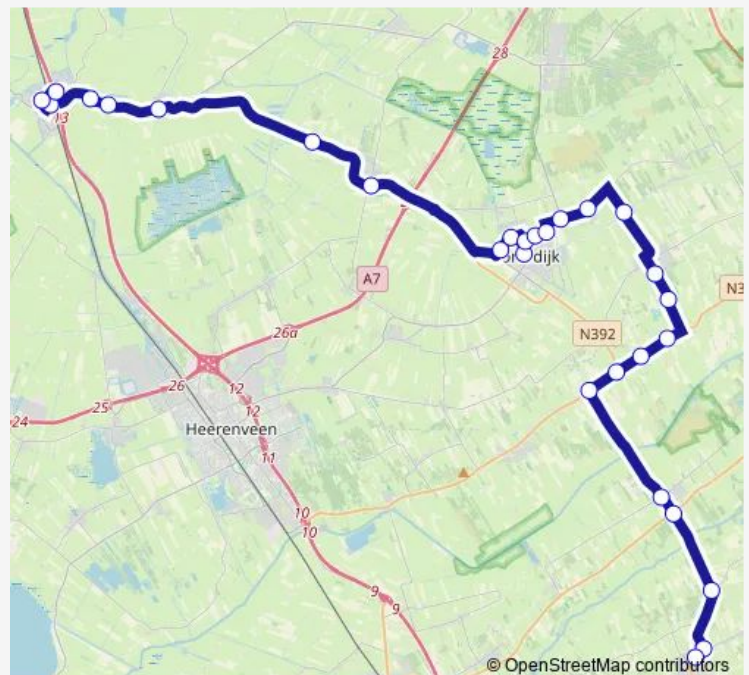

### Route schedule

Noordwolde, Vlechtmuseum — Akkrum, Station

Monday 07:00-17:00

Tuesday 07:00-17:00

Wednesday 07:00-17:00

Thursday 07:00-17:00

Friday 07:00-17:00

Saturday —

### Route info

Direction: Noordwolde, Vlechtmuseum

Stops: 28

Trip Duration: 0 hour 55 min

■ 26 — Akkrum - Gorredijk - Noordwolde

BusMaps

Uilesprong, Uilesprong

Aldeboarn, Súdkant