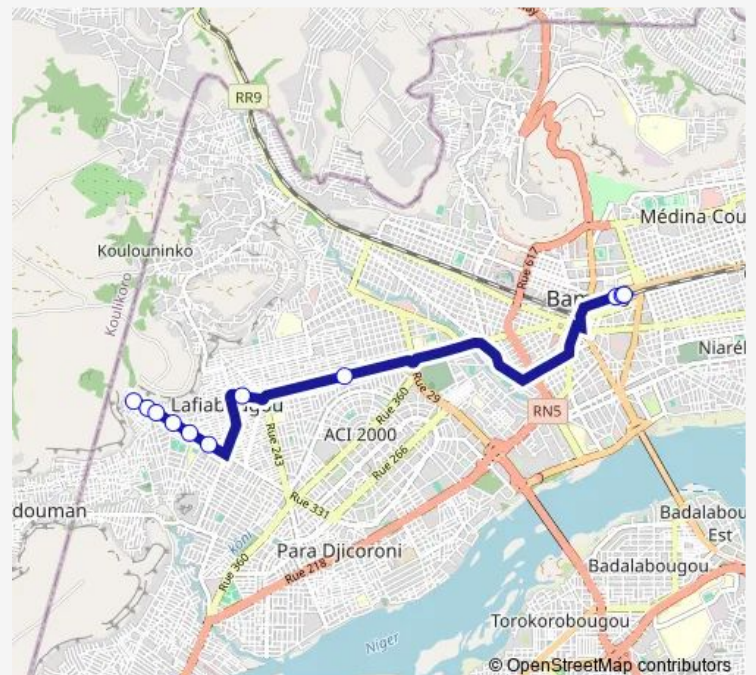

Bus 26 Sotrama 26 : Worocourou ⇌ Djissouroutou[Go to website](#)**Direction**

Djissouroutou Terminus — Worokourou

11 stops

[Open route schedule](#)

Djissouroutou Terminus

Studio Da

Yiriba Koro

Kènèbani

Djissouroutou Terminus — Worokourou

Monday 08:13

Tuesday 08:13

Wednesday 08:13

Thursday 08:13

Friday 08:13

Saturday 08:13

Sunday 08:13

Route info

Direction: Djissouroutou Terminus

Stops: 11

Trip Duration: 0 hour 52 min

Direction

Anciens Combattants — Djissouroutou Terminus

14 stops

[Open route schedule](#)

Monday 07:42

Tuesday 07:42

Wednesday 07:42

Thursday 07:42

Friday 07:42

Saturday 07:42

Sunday 07:42

Route info