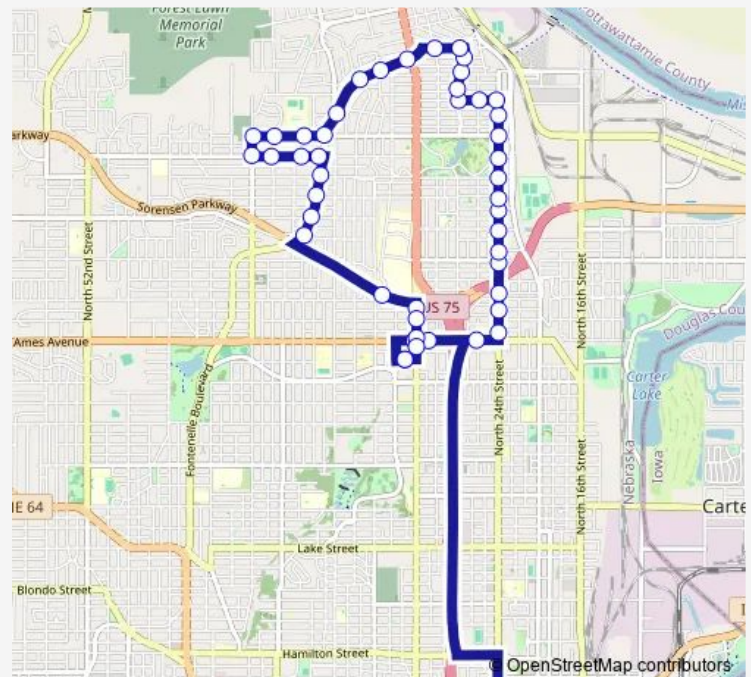

24th & Laurel Ave Se

24th & Kansas Ave Se

24th & Miller Park Dr Se

24th & Redick Ave Se

24th & Newport Ave Se

24th & Titus Ave Nw

25th Ave & Titus Ave Ne

Minne Lusa Blvd & Titus Ave Ne

Minne Lusa Blvd & Ida Ne

Route schedule

22 & Cuming St Nw — North Omaha TC Bay 4

Monday	07:15-21:15
Tuesday	07:15-21:15
Wednesday	07:15-21:15
Thursday	07:15-21:15
Friday	07:15-21:15
Saturday	07:15-21:15
Sunday	07:08-17:15

Route info

Direction: 22 & Cuming St Nw

Stops: 47

Trip Duration: 0 hour 35 min

Minne Lusa Blvd & Vane Ne

Minne Lusa Blvd & Iowa Se

Minne Lusa Blvd & Martin Ave Nw

28th Ave & Martin Ave Ne

Thursday 06:08-20:15

Friday 06:08-20:15

Saturday 06:08-20:15

Sunday 08:15-18:15

Route info

Direction: 22 & Cuming St Nw

Stops: 45

Trip Duration: 0 hour 35 min