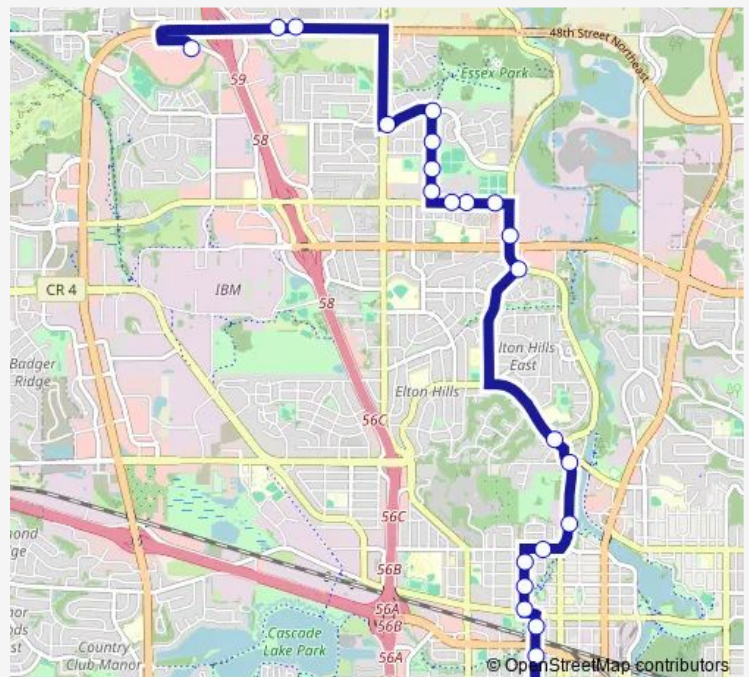

48 ST NW AND 18 AVE Nw

Route schedule

Downtown Transit CTR E — W FR RD AT Walmart North

Monday 19:15-21:45

Tuesday 19:15-21:45

Wednesday 19:15-21:45

Thursday 19:15-21:45

Friday 19:15-21:45

Saturday 07:13-19:13

Sunday 07:13-19:13

Route info

Direction: Downtown Transit CTR E

Stops: 24

Trip Duration: 0 hour 23 min

25 AVE NW AND 55 ST Nw

55 ST NW AND 26 AVE Nw

W FR RD AT Walmart North

Direction

W FR RD AT Walmart North — Downtown Transit CTR F

23 stops

[Open route schedule](#)

W FR RD AT Walmart North

55 ST NW AND Georgetwn PL Nw

48 ST NW AND East OF 18 AVE Nw

Wednesday 19:38-22:08

Thursday 19:38-22:08

Friday 19:38-22:08

Saturday —

Sunday —

Route info

Direction: W FR RD AT Walmart North

Stops: 23