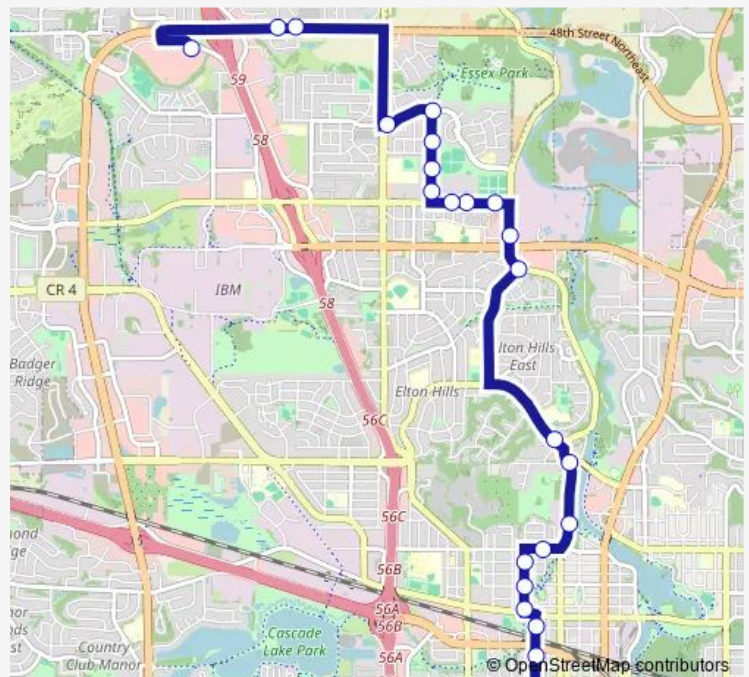

Direction

W FR RD AT Walmart North — Pwtoc Depot

2 stops

[Open route schedule](#)

W FR RD AT Walmart North

Pwtoc Depot

Route schedule

W FR RD AT Walmart North — Pwtoc Depot

Monday	—
Tuesday	—
Wednesday	—
Thursday	—
Friday	—
Saturday	19:36
Sunday	19:36

Route info

Direction: W FR RD AT Walmart North

Stops: 2

Trip Duration: 0 hour 15 min

Direction

Downtown Transit CTR E — W FR RD AT Walmart North

24 stops

[Open route schedule](#)

Downtown Transit CTR E

6 AVE NW AND 1 ST Nw

6 AVE NW AND 4 ST Nw

6 AVE NW AND 6 ST Nw

7 AVE NW AND North OF 7 ST Nw

7 AVE NW AND 10 ST Nw

Friday 19:38-22:08

Saturday —

Sunday —

Route info

Direction: W FR RD AT Walmart North

Stops: 23

Trip Duration: 0 hour 22 min

Direction