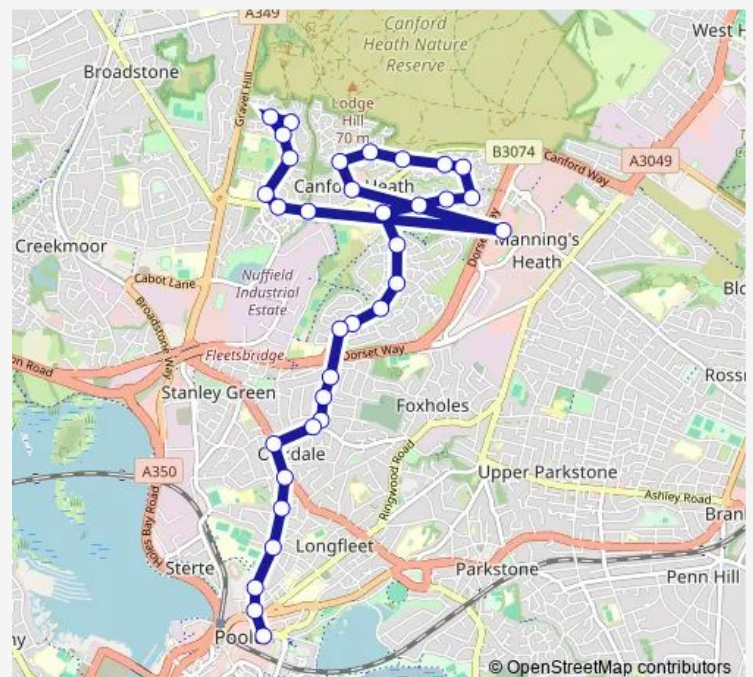

Henbury Close

Chalbury Close

Twyford Way

Route schedule

Bus Station — Tower Park

Monday	06:20-20:45
Tuesday	06:20-20:45
Wednesday	06:20-20:45
Thursday	06:20-20:45
Friday	06:20-20:45
Saturday	07:40-20:45
Sunday	08:30-18:30

Route info

Direction: Bus Station

Stops: 27

Trip Duration: 0 hour 23 min

26 — Poole - Canford Heath

Dewlish Close

Knowlton Road

Marshwood Avenue

Portesham Way

Asda Supermarket

Tower Park

Direction

Steeple Close — Bus Station

34 stops

[Open route schedule](#)

Steeple Close

Sunday 08:54-23:34

Route info

Direction: Steeple Close

Stops: 34

Trip Duration: 0 hour 33 min

Middle Road

Oakdale Road Corner

Library