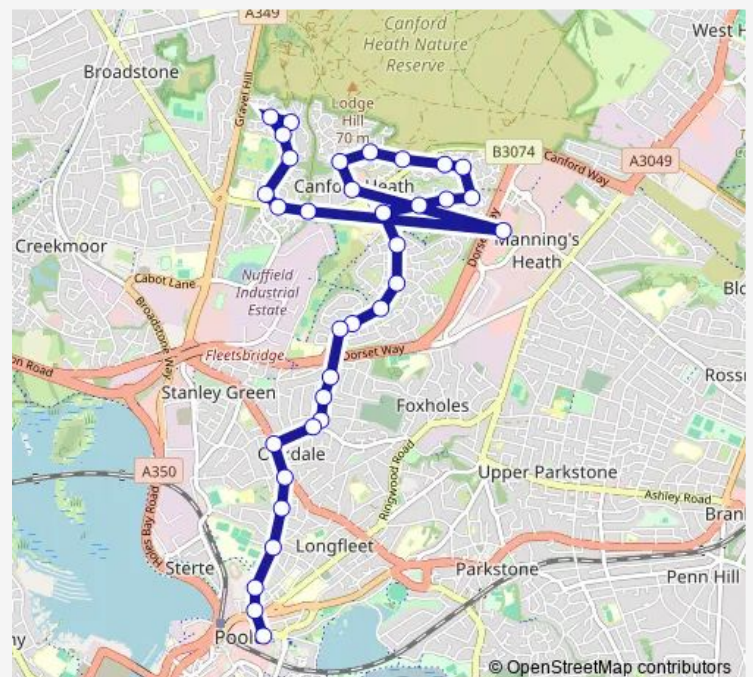

Thursday 06:20-20:45

Friday 06:20-20:45

Saturday 07:40-20:45

Sunday 08:30-18:30

Route info

Direction: Bus Station

Stops: 27

Trip Duration: 0 hour 23 min

26 — Poole - Canford Heath

Dewlish Close

Knowlton Road

Marshwood Avenue

Portesham Way

Asda Supermarket

Tower Park

Direction

Steeple Close — Bus Station

34 stops

[Open route schedule](#)

Steeple Close

Thorn Road

Edgarton Road

Sandhills Close

Clayford Close

Wednesday 06:49-23:34

Thursday 06:49-23:34

Friday 06:49-23:34

Saturday 08:02-23:34

Sunday 08:54-23:34

Route info

Direction: Steeple Close

Stops: 34