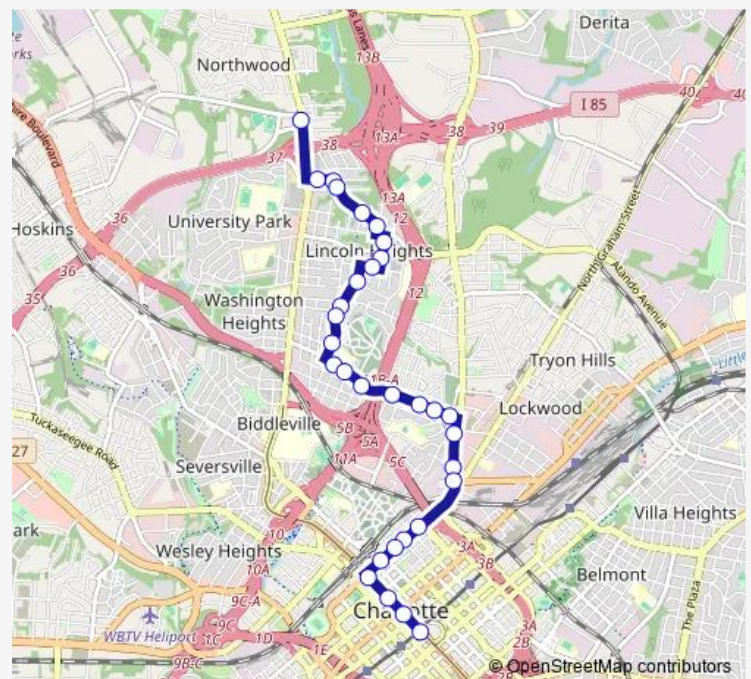

### Route schedule

Beatties Ford Rd & Rosa Parks Pl (Bay C) — Transit Center- Bay A

Monday	05:50-00:21 <sup>+1</sup>
Tuesday	05:50-00:21 <sup>+1</sup>
Wednesday	05:50-00:21 <sup>+1</sup>
Thursday	05:50-00:21 <sup>+1</sup>
Friday	05:50-00:21 <sup>+1</sup>
Saturday	05:50-00:21 <sup>+1</sup>
Sunday	06:00-24:00

### Route info

Direction: Beatties Ford Rd & Rosa Parks Pl (Bay C)

Stops: 31

Trip Duration: 0 hour 19 min

26 — Oaklawn Avenue

Statesville Ave & Oliver St

Statesville Ave & Graham St

Graham St & 10th St

Graham St & 8th St

Graham St & 7th St

Graham St & 5th St

Trade St & Graham St

Trade St & Church St

Trade St & College St

Transit Center- Bay A

## Direction

Transit Center- Bay B — Rosa Parks Pl & Beatties Ford Rd

32 stops

[Open route schedule](#)

Transit Center- Bay B

4th St & Tryon St

4th St & Poplar St

4th St & Graham St