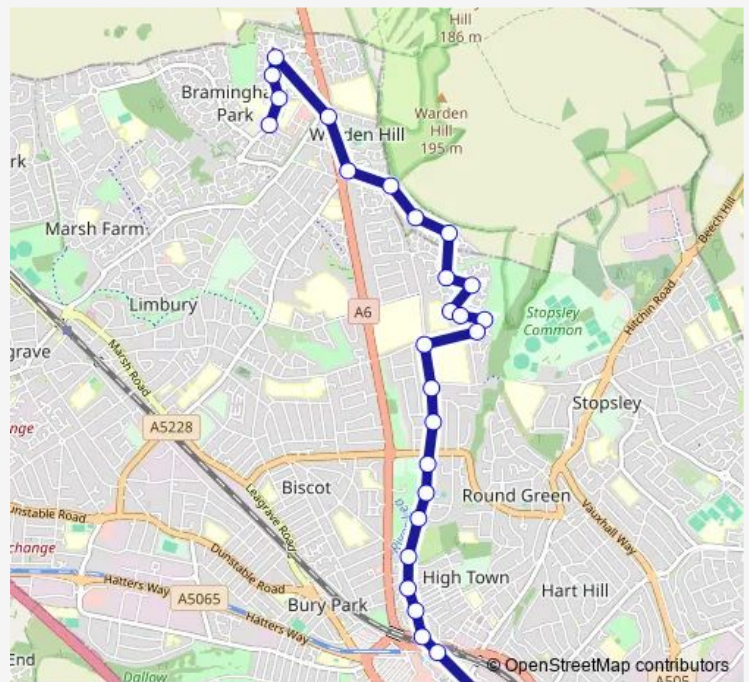

Bus 26 Luton - Barnfield - Bramingham Park

[Go to website](#)

Direction

Church Street — Sainsburys

30 stops

[Open route schedule](#)

- Church Street
- Luton Station Interchange
- Railway Bridge
- Villa Road
- Frederick Street
- Clarendon Road
- Knights Field
- Wardown Crescent
- Bowling Green Lane
- Cricket Ground
- Priory Gardens
- Luton 6th Form
- Bushmead Primary School
- Fairford Avenue Roundabout
- Harveys Hill
- Pytchley Close
- Bushmead Medical Centre
- Gleneagles Drive
- Lambourn Drive
- Troon Gardens
- Ingram Gardens

Route schedule

Church Street — Sainsburys

Monday	08:50-18:50
Tuesday	08:50-18:50
Wednesday	08:50-18:50
Thursday	08:50-18:50
Friday	08:50-18:50
Saturday	—
Sunday	—

Route info

Direction: Church Street

Stops: 30

Trip Duration: 0 hour 37 min

26 — Luton - Barnfield - Bramingham Park

Furze Close

Weybourne Drive

Grasmere Road

Warden Hill Road

Holford Way

Gatehill Gardens

Edgcott Close

Quantock Close

Sainsburys

Direction

Sainsburys — Church Street

27 stops

[Open route schedule](#)

Sainsburys