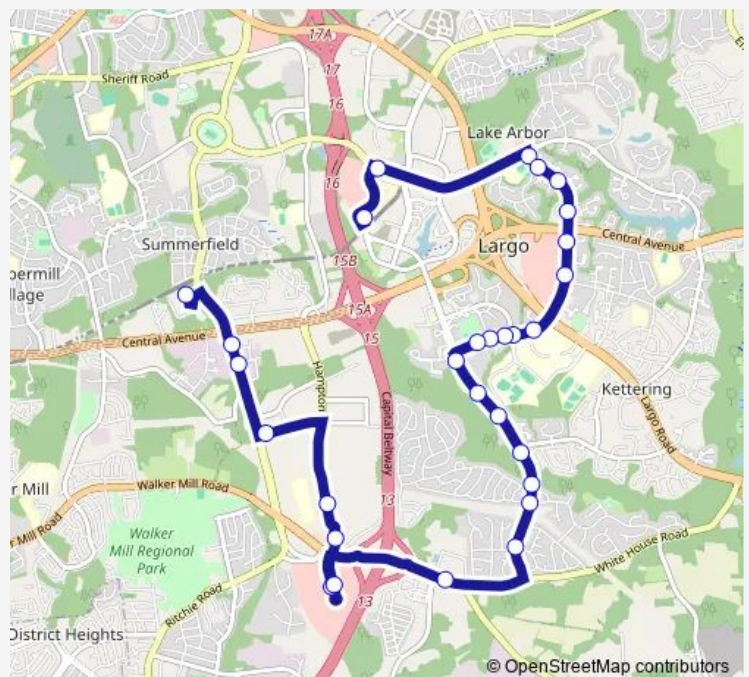

Campus Way South at 10100 Campus Way South

Harry S. Truman Drive at Campus Way South

Harry S. Truman Drive at 442 Harry S. Truman Drive

Harry S. Truman Drive at Opp.Entr. Truman Manor #600-670

Harry S. Truman Drive at Mount Lubentia Way

Harry S. Truman Drive at New Orchard Drive

Harry S. Truman Drive at Woodlawn Boulevard

Harry S. Truman Drive at Birdie Lane

**Route schedule**

Downtown Largo Metrorail Station At Bus Bay G — Morgan Blvd Metrorail Station at Bus Bay C

Monday	06:00-19:05
Tuesday	06:00-19:05
Wednesday	06:00-19:05
Thursday	06:00-19:05
Friday	06:00-19:05
Saturday	06:00-19:00
Sunday	—

**Route info**

Direction: Downtown Largo Metrorail Station At Bus Bay G

Stops: 29

Trip Duration: 0 hour 37 min

26 — Morgan Boulevard/ Largo Metrorail Station

Ritchie-Marlboro Road at Sansbury Road

Ritchie Station Court at Bus Stop #1

Ritchie Station Court at Bus Stop #2

Hampton Park Boulevard at Alaking Court