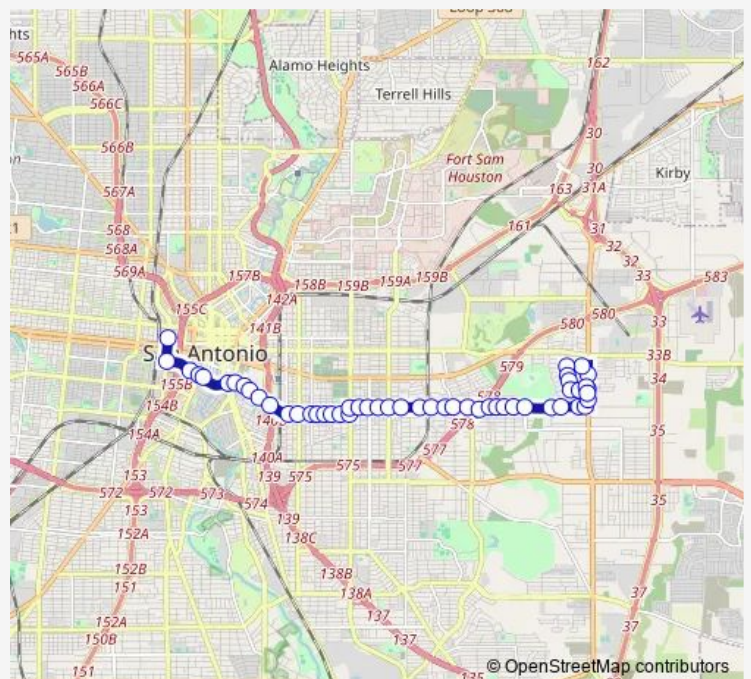

Martin Luther King & Rosary

Martin Luther King & MEL Waiters Way

Martin Luther King & Grimes

Martin Luther King & Walters

Martin Luther King Between Fer

Route schedule

W.W. White IN Front OF 911 — Centro Plaza - SW Corner (Stop A)

Monday 05:54-21:50

Tuesday 05:54-21:50

Wednesday 05:54-21:50

Thursday 05:54-21:50

Friday 05:54-21:50

Saturday 05:20-22:04

Sunday 05:17-21:59

Route info

Direction: W.W. White IN Front OF 911

Stops: 43

Trip Duration: 0 hour 32 min

26 — Martin Luther King

Martin Luther King & Meersch

Martin Luther King & Polaris

Martin Luther King & S. New

S. NEW Braunfels & Iowa

Iowa & Opposite ST. Anthony

Iowa & Palmetto

Iowa & Piedmont

Iowa & Dreiss

Iowa & Pine

Iowa & S. Hackberry

Iowa & Cherry

Cesar Chavez AT IH-37 N. Exit Ramp