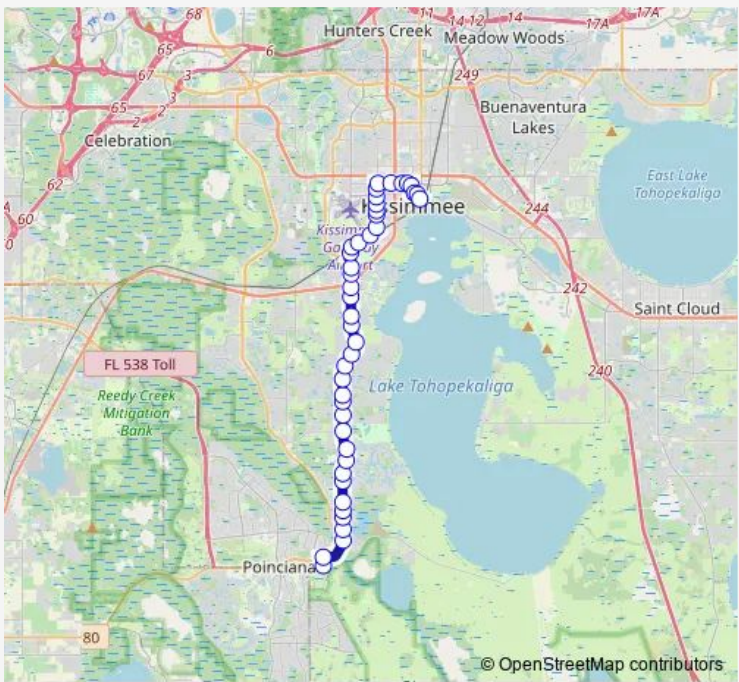

Bus 26 Pleasant Hill RD/Poinciana

[Go to website](#)

Direction
 Walmart DR AND Towne Center Dr — Pleasant ST AND Neptune Rd

43 stops

[Open route schedule](#)

- Walmart DR AND Towne Center Dr
- Cypress PKY AND Interior St
- Pleasant Hill RD AND W Southport Rd
- Pleasant Hill RD AND SUN Cove Dr
- Pleasant Hill RD AND Interior St
- Pleasant Hill RD AND Wilderness Trl
- Pleasant Hill RD AND Hawkin Dr
- Pleasant Hill RD AND Village Shoppes Dr
- Pleasant Hill RD AND Village Shoppes Dr
- Pleasant Hill RD AND Bellalago Dr
- Pleasant Hill RD AND Bellalago Dr
- Pleasant Hill RD AND Interior St
- Pleasant Hill RD AND Grasmere View Pky
- Pleasant Hill RD AND Stewart Blvd
- Pleasant Hill RD AND Pine Needle Trl
- Pleasant Hill RD AND Eagle Lake Blvd
- Pleasant Hill RD AND Granada Blvd
- Pleasant Hill RD AND Windmill Point Blvd
- Pleasant Hill RD AND Harbor Rd
- Pleasant Hill RD AND Interior St
- Pleasant Hill RD AND OAK Hammock Preserve Blvd

Route schedule

Walmart DR AND Towne Center Dr — Pleasant ST AND Neptune Rd

Monday	05:10-21:10
Tuesday	05:10-21:10
Wednesday	05:10-21:10
Thursday	05:10-21:10
Friday	05:10-21:10
Saturday	06:10-21:10
Sunday	06:10-21:10

Route info

Direction: Walmart DR AND Towne Center Dr

Stops: 43

Trip Duration: 0 hour 34 min

Pleasant Hill RD AND Oberry Rd

Pleasant Hill RD AND Fern Dr

Pleasant Hill RD AND Northgate Dr

Pleasant Hill RD AND Shingle Creek Ct

Sunday 06:00-21:00

Route info

Direction: Pleasant ST AND Neptune Rd

Stops: 45

Trip Duration: 0 hour 39 min

Pleasant Hill RD AND Harbor Rd

Pleasant Hill RD AND Pineridge Cir

Pleasant Hill RD AND Brighton Lakes Blvd