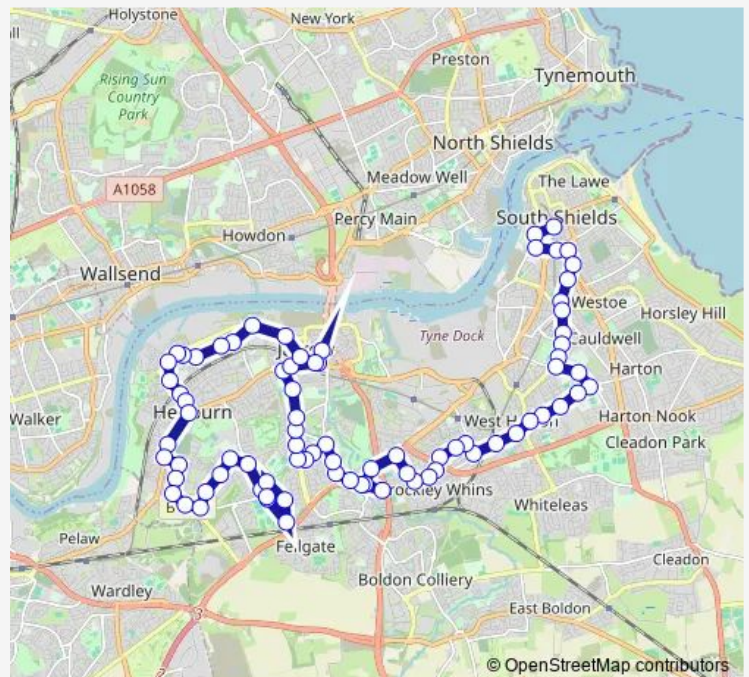

Lyon Street-Albert Street

### Route schedule

Marine Drive-Hastings Club — Interchange

Monday —

Tuesday —

Wednesday —

Thursday —

Friday —

Saturday 05:22-06:22

### Route info

Direction: Marine Drive-Hastings Club

Stops: 75

Trip Duration: 0 hour 58 min

26 — Lukes Lane Estate - South Shields

Lyon Street-Cavalier View

Caledonian Street

Argyle Street-School