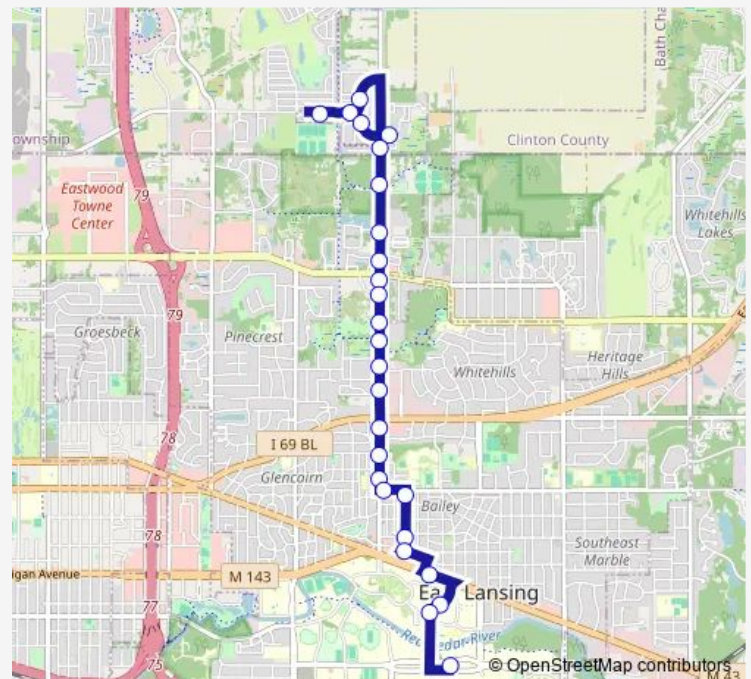

Bus 26 Abbot - Chandler

[Go to website](#)

Direction

Ramp 1 Bay 1 — Landing @ Chandler Crossing

20 stops

[Open route schedule](#)

Ramp 1 Bay 1

NBD Farm past Auditorium

NBD Farm before Dormitory

WBD Gr. River Ave before Division

NBD MAC past Albert

NBD MAC past Elizabeth

NBD MAC before Burcham

NBD Abbot before Centerlawn St

NBD Abbot past Library Ln

NBD Abbot past Whitehills Dr

NBD Abbot past Saginaw

NBD Abbot before Loree Dr

NBD Abbot past Woodland Pass

NBD Abbot Rampart Way

NBD Abbot past Taylor Dr

NBD Abbot before Lake Lansing Rd

NBD Abbot past W Lake Lansing Rd

NBD Abbot past 25 East Apts

NBD Abbot at EL Aquatic Center

Landing @ Chandler Crossing

Route schedule

Ramp 1 Bay 1 — Landing @ Chandler Crossing

Monday 07:40-23:10

Tuesday 07:25-23:10

Wednesday 07:40-23:10

Thursday 07:40-23:10

Friday 07:40-23:10

Saturday 12:00-22:40

Sunday 10:00-16:40

Route info

Direction: Ramp 1 Bay 1

Stops: 20

Trip Duration: 0 hour 14 min

26 — Abbot - Chandler

BusMaps