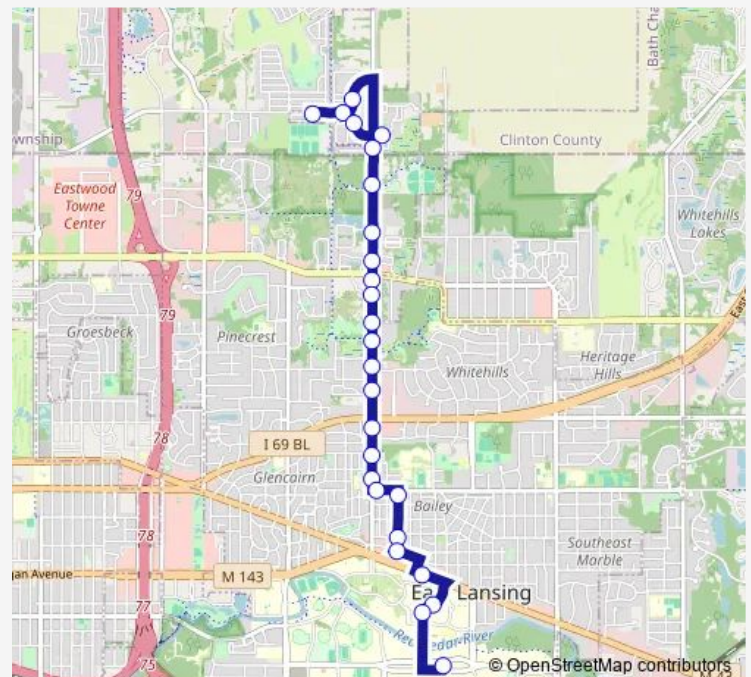

NBD Abbot past Saginaw

NBD Abbot before Loree Dr

NBD Abbot past Woodland Pass

NBD Abbot Rampart Way

NBD Abbot past Taylor Dr

NBD Abbot before Lake Lansing Rd

NBD Abbot past W Lake Lansing Rd

NBD Abbot past 25 East Apts

NBD Abbot at EL Aquatic Center

Landing @ Chandler Crossing

Route schedule

Ramp 1 Bay 1 — Landing @ Chandler Crossing

Monday 08:55-18:10

Tuesday 07:25-23:10

Wednesday 07:25-20:10

Thursday 07:25-18:40

Friday 07:25-23:10

Saturday 10:00-22:40

Sunday 10:00-10:40

Route info

Direction: Ramp 1 Bay 1

Stops: 20

Trip Duration: 0 hour 14 min

26 — Abbot - Chandler

Direction

Landing @ Chandler Crossing — Ramp 1 Bay 1

26 stops

[Open route schedule](#)

Landing @ Chandler Crossing

SBD Hunsacker @ Village

EBD Coleman @ Block 36

EBD Coleman before Hunsaker